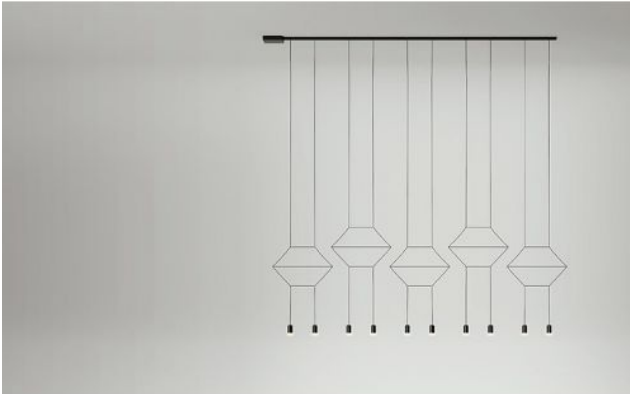

Vibia

Wireflow 0330 - 0332

Version

- 0330
- 0332

Technical details

Country of Manufacture	 Spain
Manufacturer	Vibia
Designer	Arik Levy
protection	IP20
Scope of delivery	LED
material	aluminum, polycarbonate, stainless Steel
height adjustment	not height determinable
dimming	1-10V dimmable
LED	inclusive
Color temperature in Kelvin	2,700 extra warm white
canopy dimensions	length 275 cm
system performance	10 x 4.5 Watt
total height	200 cm

Description

The Vibia Wireflow 0330 - 0332 is a linear pendant light. The integrated LEDs with 4.5 watts each provide a direct, pleasant light output to the bottom. The Wireflow 0330 - 0332 can be dimmed by the customer. The lamp is available in two versions, which differ only in the way the 5 lamp elements are suspended from the canopy. With the Wireflow 0330, the outer two light elements and the middle one are suspended lower than the other two. With the Wireflow 0332, the two outer light elements hang highest, the second light element from the left and the second from the right slightly lower and the one in the middle lowest. The lowest light body is in the middle. If the pendant length of the lamp should be different, please send us an individual request. The length of the lamp cannot be shortened by the user. The pendant lamp is also available as a DALI dimmable version on request.