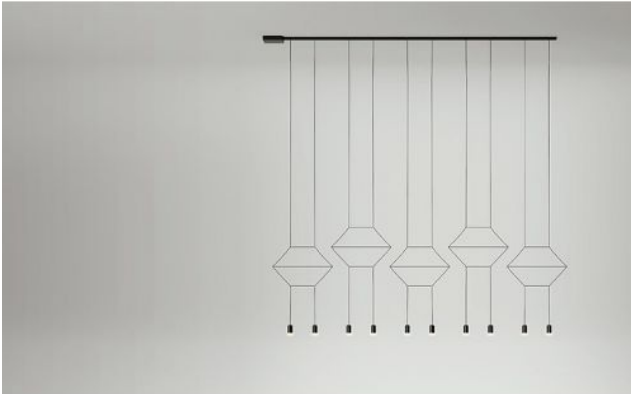

Vibia

Wireflow 0330 - 0332

Version

- 0330
- 0332

Technical details

Country of Manufacture	 Spain
Manufacturer	Vibia
Designer	Arik Levy
protection	IP20
Scope of delivery	LED
material	aluminum, polycarbonate, stainless Steel
height adjustment	not height determinable
dimming	1-10V dimmable
LED	inclusive
Color temperature in Kelvin	2,700 extra warm white
canopy dimensions	length 275 cm
system performance	10 x 4.5 Watt
total height	200 cm

Description

The Vibia Wireflow 0330 - 0332 is a linear pendant light. The integrated LEDs with 4.5 watts each provide a direct, pleasant light output to the bottom. The Wireflow 0330 - 0332 can be dimmed by the customer. The lamp is available in two versions, which differ only in the way the 5 lamp elements are suspended from the canopy. With the Wireflow 0330, the outer two light elements and the middle one are suspended lower than the other two. With the Wireflow 0332, the two outer light elements hang highest, the second light element from the left and the second from the right slightly lower and the one in the middle lowest. The lowest light body is in the middle. If the pendant length of the lamp should be different, please send us an individual request. The length of the lamp cannot be shortened by the user. The pendant lamp is also available as a DALI dimmable version on request.