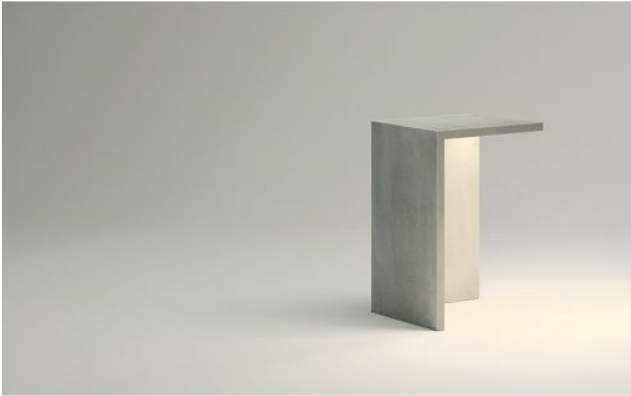

Vibia

Empty 4130

Technical details

Country of Manufacture	 Spain
Manufacturer	Vibia
Designer	Xuclà
Year of design	2014
protection	IP66
Scope of delivery	LED
Depth in cm	45
material	concrete, methacrylate
LED	inclusive
Colour Rendering Index	>80
Luminous flux in lm	664
Color temperature in Kelvin	2,700 extra warm white
system performance	2 x 8.6 Watt
Dimensions	H 70 cm B 45 cm

Description

The Vibia Empty 4130 with a height of 70 cm is the largest lamp of this series of floor lamps. It is also suitable as a garden seating. The Empty 4130 is an outdoor light according to a design by Xuclà. This rectangular lamp is made of polymer concrete, available in grey. Two LEDs with 8.6 watts each are integrated. With protection class IP66, it is protected against water spray and also dust-proof.