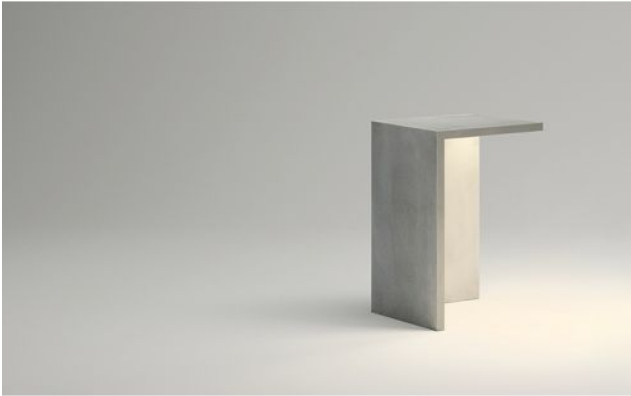

### Technical details

<b>Country of Manufacture</b>	 Spain
<b>Manufacturer</b>	Vibia
<b>Designer</b>	Xuclà
<b>Year of design</b>	2014
<b>protection</b>	IP66
<b>Scope of delivery</b>	LED
<b>Depth in cm</b>	45
<b>material</b>	concrete, methacrylate
<b>LED</b>	inclusive
<b>Colour Rendering Index</b>	>80
<b>Luminous flux in lm</b>	664
<b>Color temperature in Kelvin</b>	2,700 extra warm white
<b>system performance</b>	2 x 8.6 Watt
<b>Dimensions</b>	H 70 cm   B 45 cm

### Description

The Vibia Empty 4130 with a height of 70 cm is the largest lamp of this series of floor lamps. It is also suitable as a garden seating. The Empty 4130 is an outdoor light according to a design by Xuclà. This rectangular lamp is made of polymer concrete, available in grey. Two LEDs with 8.6 watts each are integrated. With protection class IP66, it is protected against water spray and also dust-proof.