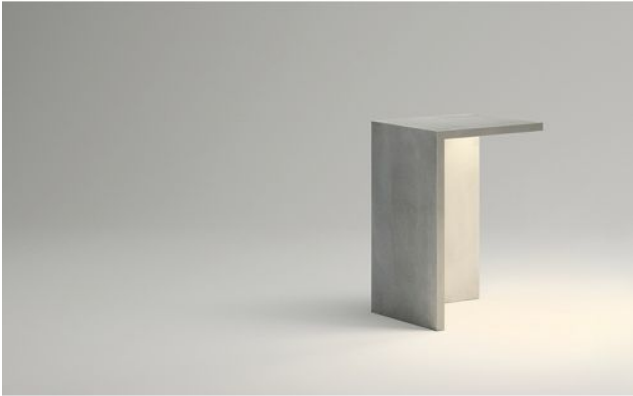

### Technical details

<b>Country of Manufacture</b>	 Spain
<b>Manufacturer</b>	Vibia
<b>Designer</b>	Xuclà
<b>Year of design</b>	2014
<b>protection</b>	IP66
<b>Scope of delivery</b>	LED
<b>Depth in cm</b>	45
<b>material</b>	concrete, methacrylate
<b>LED</b>	inclusive
<b>Colour Rendering Index</b>	>80
<b>Luminous flux in lm</b>	664
<b>Color temperature in Kelvin</b>	2,700 extra warm white
<b>system performance</b>	2 x 8.6 Watt
<b>Dimensions</b>	H 70 cm   B 45 cm

### Description

The Vibia Empty 4130 with a height of 70 cm is the largest lamp of this series of floor lamps. It is also suitable as a garden seating. The Empty 4130 is an outdoor light according to a design by Xuclà. This rectangular lamp is made of polymer concrete, available in grey. Two LEDs with 8.6 watts each are integrated. With protection class IP66, it is protected against water spray and also dust-proof.