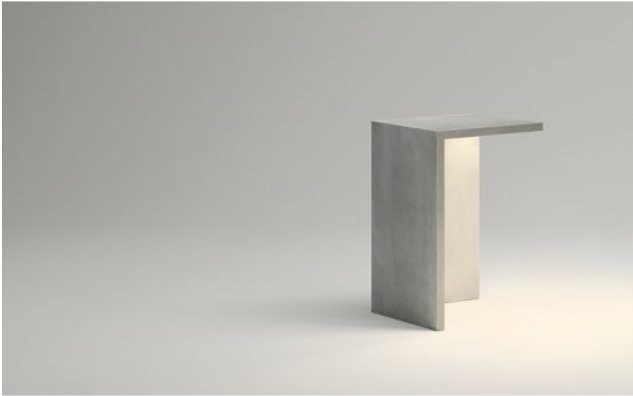

Vibia

Empty 4130

Technical details

Country of Manufacture	 Spain
Manufacturer	Vibia
Designer	Xuclà
Year of design	2014
protection	IP66
Scope of delivery	LED
Depth in cm	45
material	concrete, methacrylate
LED	inclusive
Colour Rendering Index	>80
Luminous flux in lm	664
Color temperature in Kelvin	2,700 extra warm white
system performance	2 x 8.6 Watt
Dimensions	H 70 cm B 45 cm

Description

The Vibia Empty 4130 with a height of 70 cm is the largest lamp of this series of floor lamps. It is also suitable as a garden seating. The Empty 4130 is an outdoor light according to a design by Xuclà. This rectangular lamp is made of polymer concrete, available in grey. Two LEDs with 8.6 watts each are integrated. With protection class IP66, it is protected against water spray and also dust-proof.