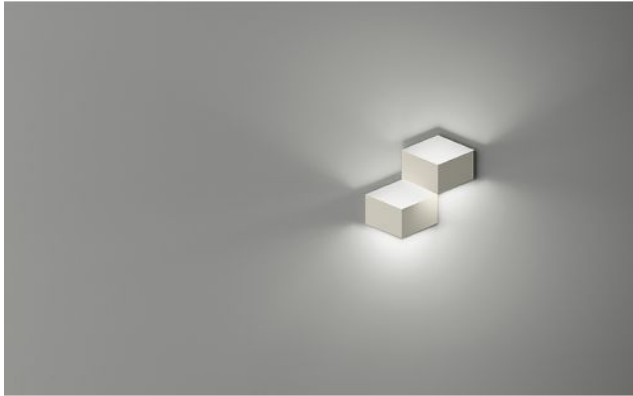

Vibia

Fold Surface 4201

Oberfläche

- brown
- green
- white

Technical details

Country of Manufacture	 Spain
Manufacturer	Vibia
Designer	Arik Levy
protection	IP20
Scope of delivery	LED
Depth in cm	5
material	aluminum, methacrylate
LED	inclusive
Colour Rendering Index	>90
Luminous flux in lm	724
Color temperature in Kelvin	2,700 extra warm white
system performance	4 x 2.1 Watt LEDs
Dimensions	H 32 cm B 33 cm

Description

The Vibia Fold Surface 4201 is a geometric wall mounted light, seemingly composed of two lamps, in truth with only one single rectangular light body of two equal lighting elements. The design is by Arik Levy, the Fold Surface 4201 has an aluminum body. The lamp has an overall width of 33 cm and a total height of 31.5 cm. The colours off-white (cream-white), brown and green are available. The bulbs are four efficient 2.1 watt LEDs. Endless compositions of wall lights are possible when you combine this light with others from the series.