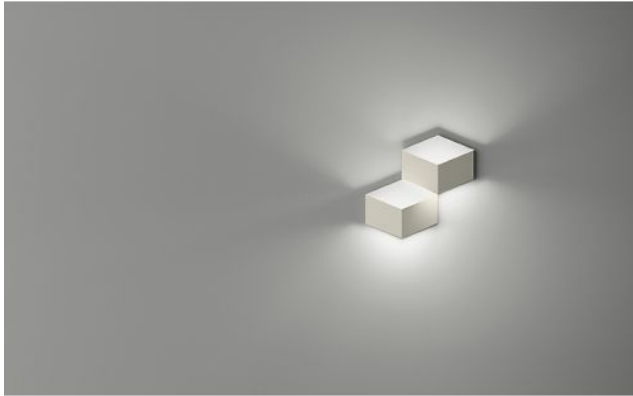

## Fold Surface 4201

### Oberfläche

- brown
- green
- white

### Technical details

<b>Country of Manufacture</b>	 Spain
<b>Manufacturer</b>	Vibia
<b>Designer</b>	Arik Levy
<b>protection</b>	IP20
<b>Scope of delivery</b>	LED
<b>Depth in cm</b>	5
<b>material</b>	aluminum, methacrylate
<b>LED</b>	inclusive
<b>Colour Rendering Index</b>	>90
<b>Luminous flux in lm</b>	724
<b>Color temperature in Kelvin</b>	2,700 extra warm white
<b>system performance</b>	4 x 2.1 Watt LEDs
<b>Dimensions</b>	H 32 cm   B 33 cm

### Description

The Vibia Fold Surface 4201 is a geometric wall mounted light, seemingly composed of two lamps, in truth with only one single rectangular light body of two equal lighting elements. The design is by Arik Levy, the Fold Surface 4201 has an aluminum body. The lamp has an overall width of 33 cm and a total height of 31.5 cm. The colours off-white (cream-white), brown and green are available. The bulbs are four efficient 2.1 watt LEDs. Endless compositions of wall lights are possible when you combine this light with others from the series.