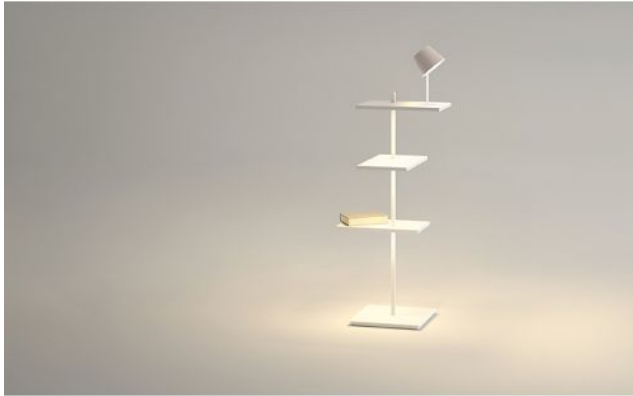

Vibia

Suite 6012

Oberfläche

- brown
- white

Technical details

Country of Manufacture	 Spain
Manufacturer	Vibia
Designer	Jordi Vilardell & Meritxell Vidal
protection	IP20
Scope of delivery	LED
material	ABS, aluminum, polycarbonate, stainless Steel, steel
cable length	250 cm
dimming	Reading light: on the shelf below
switchability	at the shelf below
LED	inclusive
Colour Rendering Index	>90
Luminous flux in lm	1,275
Color temperature in Kelvin	2,700 extra warm white
system performance	6 x 1.63 + 1 x 4.5 Watt
Dimensions	H 112 cm B 39 cm L 46 cm

Description

The Vibia Suite 6012 is an interesting light object designed by Jordi Vilardell and Meritxell Vidal. The modern LED floor lamp is constructed as rack with three shelves. It convinced with diverse functionality. Six efficient LEDs and a USB charging port are included.

On the top shelf board a dimmable reading light is installed separately. This reading light with its tilting and swiveling lamp shade has another LED integrated. The reading light is kept in the colour mink matt Pantone 407c matte. The Vibia Suite 6012 is available in brown and white. At the bottom of the shelf below the USB port are the switches for switching the lamp on and off and for dimming the reading light.