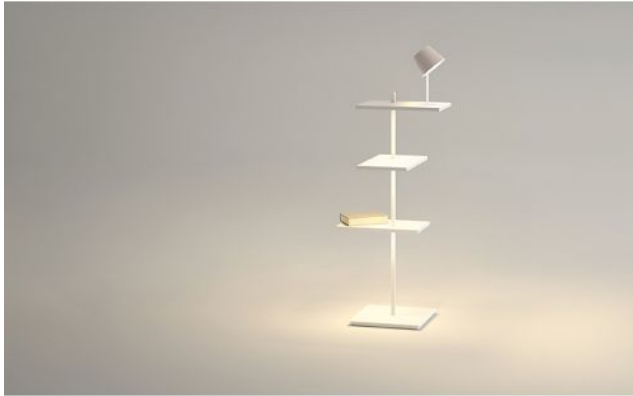

Vibia

Suite 6012

Oberfläche

- brown
- white

Technical details

Country of Manufacture	Spain
Manufacturer	Vibia
Designer	Jordi Vilardell & Meritxell Vidal
protection	IP20
Scope of delivery	LED
material	ABS, aluminum, polycarbonate, stainless Steel, steel
cable length	250 cm
dimming	Reading light: on the shelf below
switchability	at the shelf below
LED	inclusive
Colour Rendering Index	>90
Luminous flux in lm	1,275
Color temperature in Kelvin	2,700 extra warm white
system performance	6 x 1.63 + 1 x 4.5 Watt
Dimensions	H 112 cm | B 39 cm | L 46 cm

Description

The Vibia Suite 6012 is an interesting light object designed by Jordi Vilardell and Meritxell Vidal. The modern LED floor lamp is constructed as rack with three shelves. It convinced with diverse functionality. Six efficient LEDs and a USB charging port are included.

On the top shelf board a dimmable reading light is installed separately. This reading light with its tilting and swiveling lamp shade has another LED integrated. The reading light is kept in the colour mink matt Pantone 407c matte. The Vibia Suite 6012 is available in brown and white. At the bottom of the shelf below the USB port are the switches for switching the lamp on and off and for dimming the reading light.