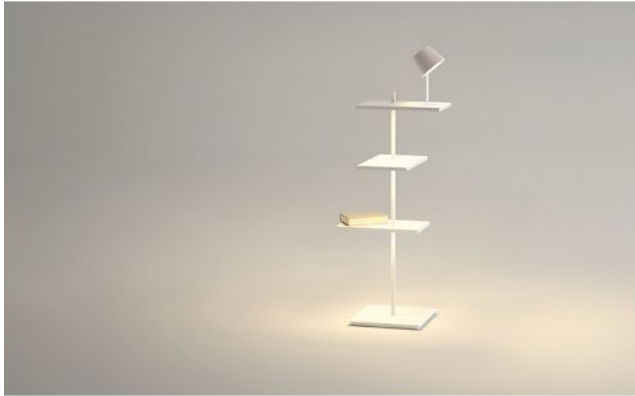

Vibia

Suite 6012

Oberfläche

- brown
- white

Technical details

Country of Manufacture	 Spain
Manufacturer	Vibia
Designer	Jordi Vilardell & Meritxell Vidal
protection	IP20
Scope of delivery	LED
material	ABS, aluminum, polycarbonate, stainless Steel, steel
cable length	250 cm
dimming	Reading light: on the shelf below
switchability	at the shelf below
LED	inclusive
Colour Rendering Index	>90
Luminous flux in lm	1,275
Color temperature in Kelvin	2,700 extra warm white
system performance	6 x 1.63 + 1 x 4.5 Watt
Dimensions	H 112 cm B 39 cm L 46 cm

Description

The Vibia Suite 6012 is an interesting light object designed by Jordi Vilardell and Meritxell Vidal. The modern LED floor lamp is constructed as rack with three shelves. It convinced with diverse functionality. Six efficient LEDs and a USB charging port are included.

On the top shelf board a dimmable reading light is installed separately. This reading light with its tilting and swiveling lamp shade has another LED integrated. The reading light is kept in the colour mink matt Pantone 407c matte. The Vibia Suite 6012 is available in brown and white. At the bottom of the shelf below the USB port are the switches for switching the lamp on and off and for dimming the reading light.