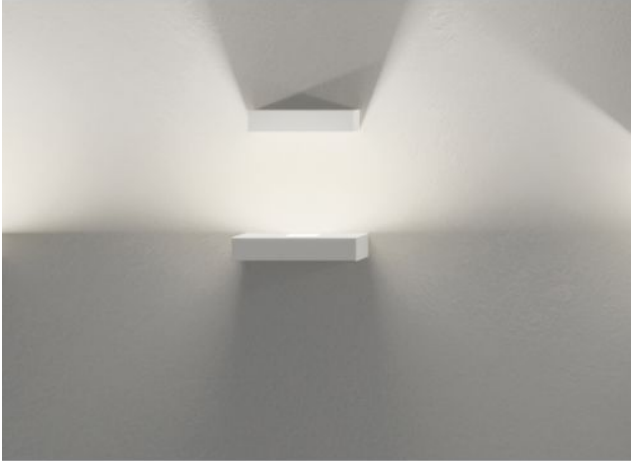

Vibia

Set 7760

Oberfläche

- mink matt
- white matt

Technical details

Country of Manufacture	 Spain
Manufacturer	Vibia
Designer	Xuclà
protection	IP20
Scope of delivery	LED
Depth in cm	10
material	aluminum, Borosilicate glass, polycarbonate
dimming	0-10V dimmable
Wattage	9 W
LED	inclusive
Colour Rendering Index	>90
Luminous flux in lm	1,269
Color temperature in Kelvin	2,700 extra warm white
Dimensions	H 23 cm B 30 cm

Description

The Vibia set 7760 is a single-lamp LED wall lamp with a width of 22 cm. In the lower part of the lamp a 9 watt LED is housed, which radiates its light upwards. The top of the Set 7760 is rotated 360°. So the light of the lower part can always derive differently and there is a fascinating game of light and shadow.

The Set 7760 is designed by Xuclà and is available in white-matt and matt mink. As a single lamp the Set 7760 is useful virtually anywhere. Whether as an individual lamp or in combination with other set lights, this wall lamp is always well received. When used with other lamps Set lights, fascinating objects are creating on the wall. The LED is on site dimmable at 0-10 volts. As standard, this lamp has a colour temperature of 2,700 Kelvin extra warm white; on request, it is also available with 3,000 Kelvin warm white or 4,000 Kelvin white.