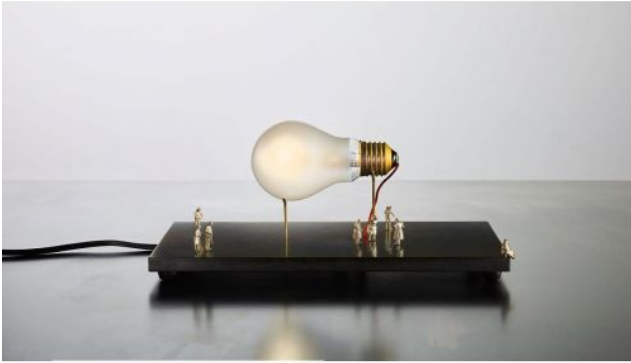

Ingo Maurer

I Ricchi Poveri Monument for a Bulb

Technical details

| | |
|------------------------------------|---|
| Country of Manufacture |  Germany |
| Manufacturer | Ingo Maurer |
| Designer | Ingo Maurer |
| Year of design | 2014 |
| protection | IP20 |
| Scope of delivery | LED |
| material | stainless Steel |
| cable length | 300 cm |
| dimming | Cord dimmer with slider |
| socket/light fixture | E27 |
| Wattage | 5 W |
| LED | inclusive |
| Colour Rendering Index | >90 |
| Luminous flux in lm | 380 |
| Color temperature in Kelvin | 2,700 extra warm white |
| bulb exchange | on site itself |
| Dimensions | H 12 cm L 25 cm |

Description

The Ingo Maurer I Ricchi Poveri Monument for a Bulb combines an LED bulb in the shape of a light bulb with eight, delicate little figures. None of the figurines looks like the other, four are grouped at the socket of the bulb, three are fixed in front of the bulb. One figure, a full-bodied woman, sits at the edge of the group.

The bulb used for this table lamp is a special bulb with an output of 5 watts, which is specially made for Ingo Maurer and can only be used for the I Ricchi Poveri Monument for a Bulb with LED bulb. A dimmer with slider is integrated on the supply line. When dimmed, the light colour of the lamp changes to a warmer tone (from 2,700 Kelvin to 2,000 Kelvin extra warm white) thanks to the dim to warm technology.