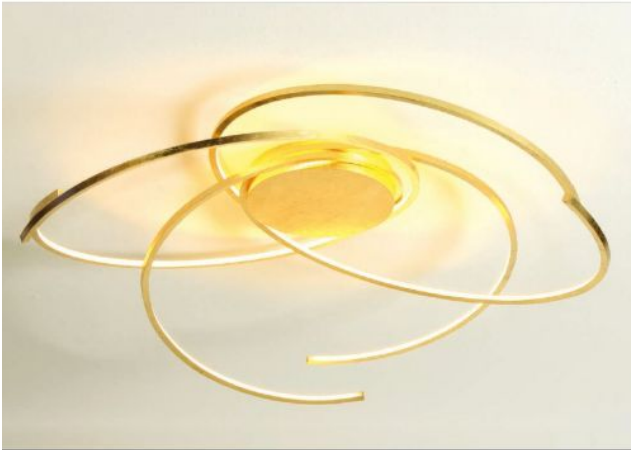

Escale

Space 80 cm

Oberfläche

- brushed aluminum
- Gold leaf
- black
- white

Technical details

Country of Manufacture	 Germany
Manufacturer	Escale
Designer	Mosru Mohiuddin
Year of design	2013
protection	IP20
Scope of delivery	LED
Diameter in cm	80
material	aluminum
dimming	dimmable with a trailing edge dimmer and with a leading edge dimmer
Wattage	30 W
LED	inclusive
Colour Rendering Index	90
Color temperature in Kelvin	2,700 extra warm white
bulb exchange	at the manufacturer / at the factory
Total luminous flux in lm	4,200
Dimensions	H 20 cm Ø 80 cm

Description

The Escale Space 80 cm is the medium-sized ceiling light of this collection. The lamp has a diameter of 80 cm and a height of 20 cm. An LED with a colour temperature of 2,700 Kelvin extra warm white is used for lighting.

The Space 80 cm is a round lamp around which several struts spiral. These surfaces are offered: gold leaf, white, black or smoothed aluminum. Mosru Mohiuddin designed the lamp in the year 2013.

The ceiling lamp is dimmable on site with a trailing edge and / or leading edge phase dimmer. A Casambi module and a ZigBee module are on offer as accessories. With the Casambi module, the ceiling light can be regulated using the Casambi App by Smartphone or Tablet via Bluetooth. The ZigBee module enables the light to be operated via voice control.