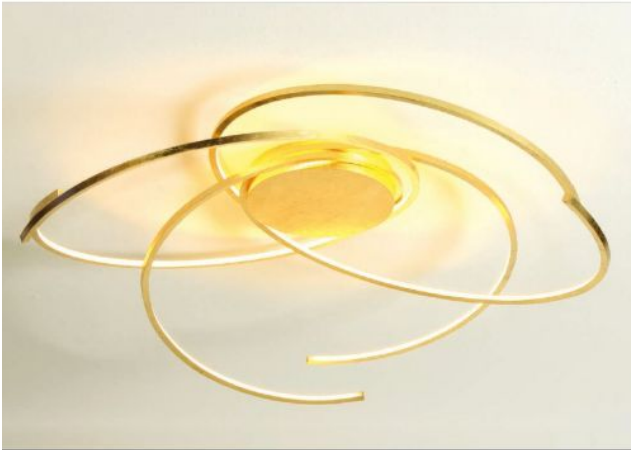

### Oberfläche

- brushed aluminum
- Gold leaf
- black
- white

### Technical details

<b>Country of Manufacture</b>	 Germany
<b>Manufacturer</b>	Escale
<b>Designer</b>	Mosru Mohiuddin
<b>Year of design</b>	2013
<b>protection</b>	IP20
<b>Scope of delivery</b>	LED
<b>Diameter in cm</b>	80
<b>material</b>	aluminum
<b>dimming</b>	dimmable with a trailing edge dimmer and with a leading edge dimmer
<b>Wattage</b>	30 W
<b>LED</b>	inclusive
<b>Colour Rendering Index</b>	90
<b>Color temperature in Kelvin</b>	2,700 extra warm white
<b>bulb exchange</b>	at the manufacturer / at the factory
<b>Total luminous flux in lm</b>	4,200
<b>Dimensions</b>	H 20 cm   Ø 80 cm

### Description

The Escale Space 80 cm is the medium-sized ceiling light of this collection. The lamp has a diameter of 80 cm and a height of 20 cm. An LED with a colour temperature of 2,700 Kelvin extra warm white is used for lighting.

The Space 80 cm is a round lamp around which several struts spiral. These surfaces are offered: gold leaf, white, black or smoothed aluminum. Mosru Mohiuddin designed the lamp in the year 2013.

The ceiling lamp is dimmable on site with a trailing edge and / or leading edge phase dimmer. A Casambi module and a ZigBee module are on offer as accessories. With the Casambi module, the ceiling light can be regulated using the Casambi App by Smartphone or Tablet via Bluetooth. The ZigBee module enables the light to be operated via voice control.