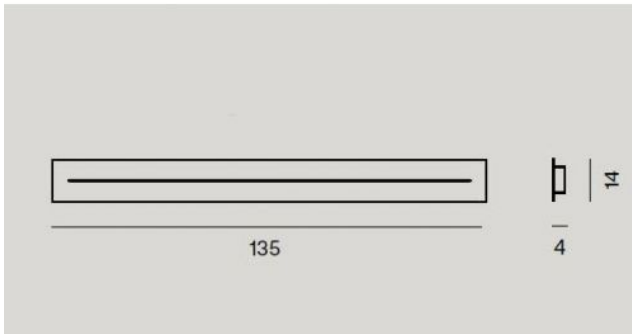

Foscarini

Elongated multi-canopy 135 cm

Technical details

| | |
|-------------------------------|---|
| Country of Manufacture |  Italy |
| Manufacturer | Foscarini |
| surface | white |
| material | metal |
| Dimensions | H 4 cm B 14 cm L 135 cm |

Description

The Foscarini elongated multi-canopy 135 cm is an elongated canopy, to which you can hang several lights. The surface of the canopy is white, it is made of painted metal. The canopy has a length of 135 cm, a width of 14 cm and a height of 4 cm. The multi-canopy is suitable for these light families: Foscarini Aplomb, Caboche, Caiigo, Chouchin, Gregg, Havana, Maki, New Buds, Plass, Rituals, Tartan, Tite and Tress.