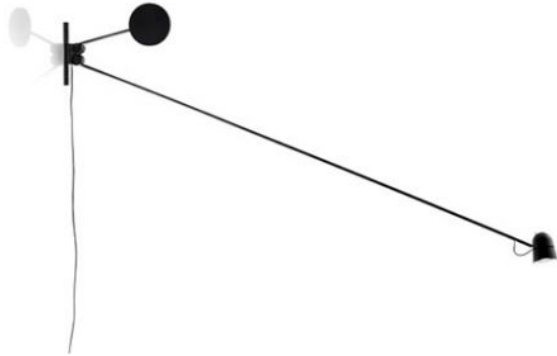

Luceplan

Counterbalance

Oberfläche

- black
- white

Technical details

Country of Manufacture	 Italy
Manufacturer	Luceplan
Designer	Daniel Rybakken
Year of design	2012
color	black
protection	IP20
Scope of delivery	LED
material	aluminum, steel
dimming	on the lamp head
Wattage	16 W
LED	inclusive
Colour Rendering Index	90
Luminous flux in lm	598
Color temperature in Kelvin	2,700 extra warm white
Arm length	190 cm
light head dimensions	9 cm
Dimensions	L 192 cm

Description

The Luceplan Counterbalance is a black wall lamp, which can be aligned in the room at will cause of its swiveling light arm. The counterweight balances the movements of the long arm with help of gear wheels and guarantees the stability of the lamp head. The lamp head is made out of lacquered aluminum, the body is made of matt lacquered steel. Different brightness levels can be set with the dimmer on the lamp head. Daniel Rybakken designed the wall light in the year 2012. Apart from this light, also a spotlight as well as a floor lamp are on offer from this series.