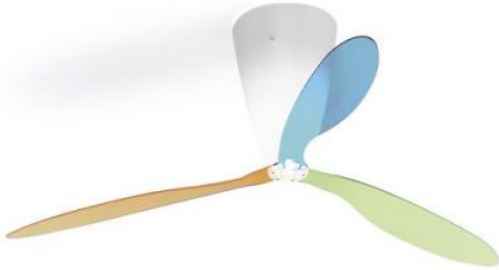

## Blow

### Oberfläche

- multicolour (blue, green and orange)
- transparent
- transparent screenprinted

## Technical details

<b>Country of Manufacture</b>	 Italy
<b>Manufacturer</b>	Luceplan
<b>Designer</b>	Ferdi Giardini
<b>Year of design</b>	1997
<b>protection</b>	IP20
<b>Scope of delivery</b>	Leuchtmittel/Bulb
<b>Diameter in cm</b>	140
<b>material</b>	methacrylate, polycarbonate
<b>dimming</b>	Dimmable by optional available remote control
<b>socket/light fixture</b>	E27
<b>Power (max. Watt)</b>	105 Watt
<b>light distribution</b>	room light
<b>Dimensions</b>	H 40 cm   Ø 140 cm

## Description

The Luceplan Blow is a lighted ceiling fan. The ceiling fan can also be regulated with an optional remote control in light intensity and speed. It can also be regulated by the customer using a push-dimming system, for which a 5-core mains supply cable is required. There are available different rotors: in transparent, colour mix (blue, orange and green) or in transparent screenprinted. A switch for reversing the movement of rotors is also installed in the ceiling lamp. The design was developed by Ferdi Giardini in 1997.