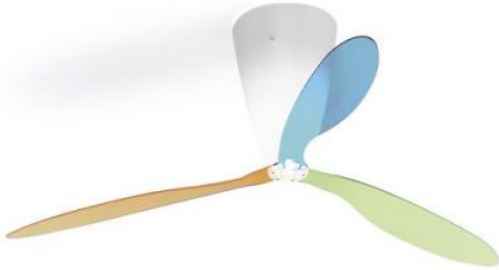

Luceplan

Blow

Oberfläche

- multicolour (blue, green and orange)
- transparent
- transparent screenprinted

Technical details

Country of Manufacture	Italy
Manufacturer	Luceplan
Designer	Ferdi Giardini
Year of design	1997
protection	IP20
Scope of delivery	Leuchtmittel/Bulb
Diameter in cm	140
material	methacrylate, polycarbonate
dimming	Dimmable by optional available remote control
socket/light fixture	E27
Power (max. Watt)	105 Watt
light distribution	room light
Dimensions	H 40 cm | Ø 140 cm

Description

The Luceplan Blow is a lighted ceiling fan. The ceiling fan can also be regulated with an optional remote control in light intensity and speed. It can also be regulated by the customer using a push-dimming system, for which a 5-core mains supply cable is required. There are available different rotors: in transparent, colour mix (blue, orange and green) or in transparent screenprinted. A switch for reversing the movement of rotors is also installed in the ceiling lamp. The design was developed by Ferdi Giardini in 1997.