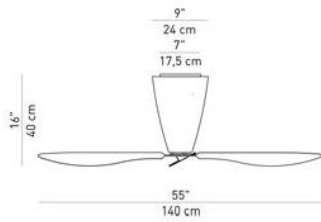

Luceplan

Blow spare rotors

Oberfläche

- multicolour (blue, green and orange)
- orange
- transparent
- transparent screenprinted