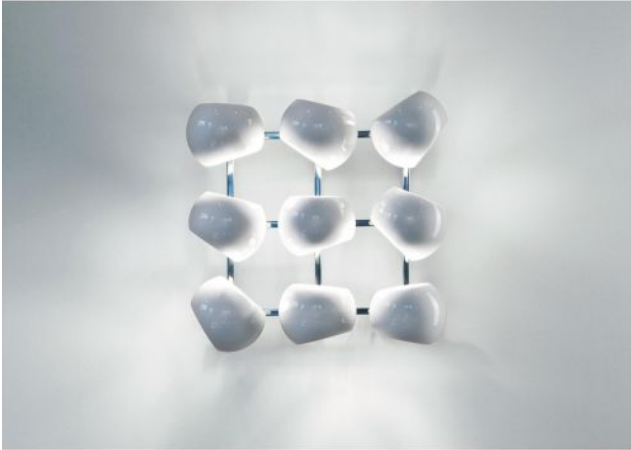

# Licht im Raum

## White Moons 3x3

### Technical details

<b>Country of Manufacture</b>	 Germany
<b>Manufacturer</b>	Licht im Raum
<b>Designer</b>	Daniel Klages
<b>Year of design</b>	2016
<b>protection</b>	IP20
<b>Scope of delivery</b>	LED 230 Volt
<b>Depth in cm</b>	21
<b>material</b>	porcelain, stainless Steel
<b>dimming</b>	dimmable on site
<b>socket/light fixture</b>	E14
<b>LED</b>	inclusive
<b>Shade diameter</b>	16 cm
<b>bulb exchange</b>	on site itself
<b>system performance</b>	9 x 4.5 Watt
<b>Dimensions</b>	B 54 cm   L 54 cm

### Description

The Licht im Raum White Moons 3x3 wall light is equipped with a total of nine lamp shades, which emit light in different directions. This creates a special game of light reflections. Daniel Klages created the lighting series in 2016. But the White Moon 3x3 won the Awards "Innovation Prize for Architecture and Engineering 2016" and the "Muuuz International Award (MIAW 2016)" and was nominated for the "German Design Award 2017" and the "Manufaktur product of the year 2016". In addition to this version, the wall lamp is offered in other sizes. This lamp is supplied with a polished stainless steel wall bracket. On request, the lamp is also available with a brass wall bracket.