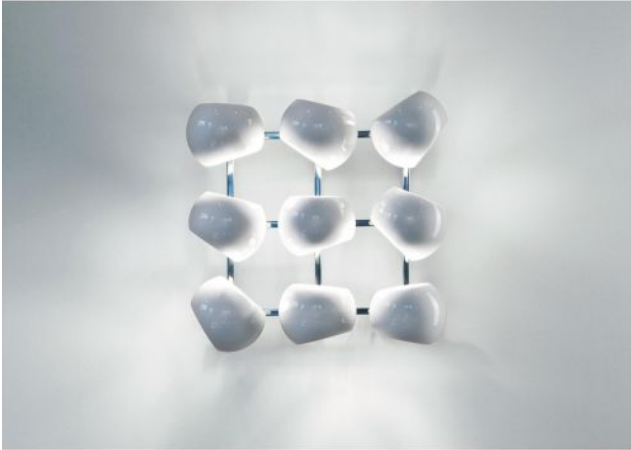

Licht im Raum

White Moons 3x3

Technical details

Country of Manufacture	 Germany
Manufacturer	Licht im Raum
Designer	Daniel Klages
Year of design	2016
protection	IP20
Scope of delivery	LED 230 Volt
Depth in cm	21
material	porcelain, stainless Steel
dimming	dimmable on site
socket/light fixture	E14
LED	inclusive
Shade diameter	16 cm
bulb exchange	on site itself
system performance	9 x 4.5 Watt
Dimensions	B 54 cm L 54 cm

Description

The Licht im Raum White Moons 3x3 wall light is equipped with a total of nine lamp shades, which emit light in different directions. This creates a special game of light reflections. Daniel Klages created the lighting series in 2016. But the White Moon 3x3 won the Awards "Innovation Prize for Architecture and Engineering 2016" and the "Muuuz International Award (MIAW 2016)" and was nominated for the "German Design Award 2017" and the "Manufaktur product of the year 2016". In addition to this version, the wall lamp is offered in other sizes. This lamp is supplied with a polished stainless steel wall bracket. On request, the lamp is also available with a brass wall bracket.