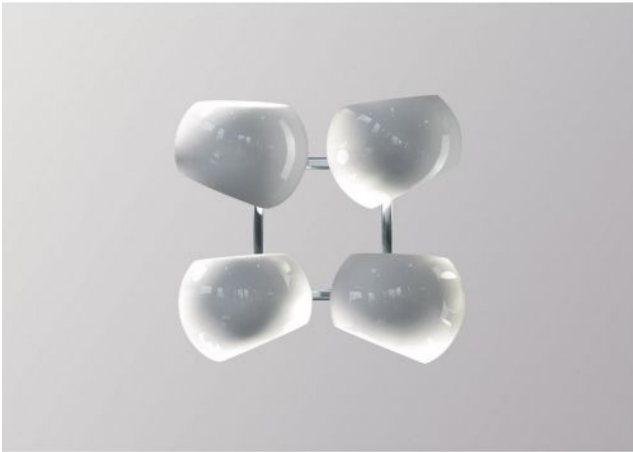

Licht im Raum

White Moons 2x2

Technical details

Country of Manufacture	 Germany
Manufacturer	Licht im Raum
Designer	Daniel Klages
Year of design	2016
protection	IP20
Scope of delivery	LED 230 Volt
Depth in cm	21
material	porcelain, stainless Steel
dimming	dimmable on site
socket/light fixture	E14
LED	inclusive
Shade diameter	16 cm
bulb exchange	on site itself
system performance	4 x 4.5 Watt
Dimensions	B 35 cm L 35 cm

Description

The Licht im Raum White Moons 2x2 wall lamp has four shades which can be oriented differently. In this way they can emit light in different directions and create an interesting game of light reflections. The lamp series already won several design awards and also includes other wall and pendant lamps. It was designed 2016 by Daniel Klages. This lamp is supplied with a polished stainless steel wall bracket. On request, the lamp is also available with a brass wall bracket.