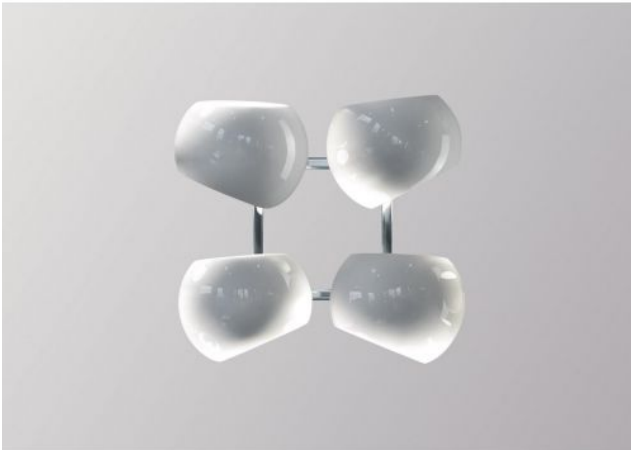

Licht im Raum

White Moons 2x2

Technical details

Country of Manufacture	 Germany
Manufacturer	Licht im Raum
Designer	Daniel Klages
Year of design	2016
protection	IP20
Scope of delivery	LED 230 Volt
Depth in cm	21
material	porcelain, stainless Steel
dimming	dimmable on site
socket/light fixture	E14
LED	inclusive
Shade diameter	16 cm
bulb exchange	on site itself
system performance	4 x 4.5 Watt
Dimensions	B 35 cm L 35 cm

Description

The Licht im Raum White Moons 2x2 wall lamp has four shades which can be oriented differently. In this way they can emit light in different directions and create an interesting game of light reflections. The lamp series already won several design awards and also includes other wall and pendant lamps. It was designed 2016 by Daniel Klages. This lamp is supplied with a polished stainless steel wall bracket. On request, the lamp is also available with a brass wall bracket.