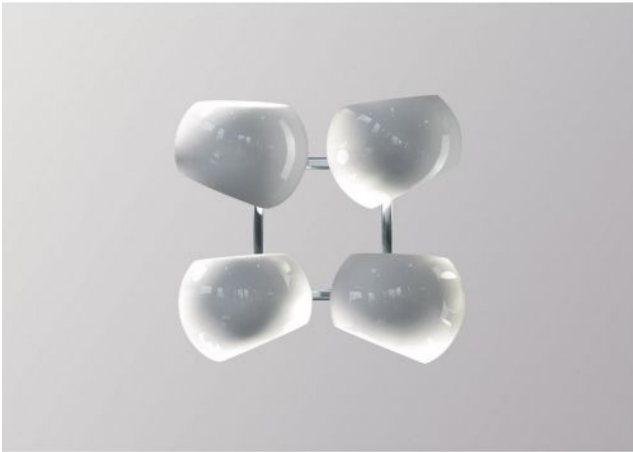

## White Moons 2x2

### Technical details

<b>Country of Manufacture</b>	 Germany
<b>Manufacturer</b>	Licht im Raum
<b>Designer</b>	Daniel Klages
<b>Year of design</b>	2016
<b>protection</b>	IP20
<b>Scope of delivery</b>	LED 230 Volt
<b>Depth in cm</b>	21
<b>material</b>	porcelain, stainless Steel
<b>dimming</b>	dimmable on site
<b>socket/light fixture</b>	E14
<b>LED</b>	inclusive
<b>Shade diameter</b>	16 cm
<b>bulb exchange</b>	on site itself
<b>system performance</b>	4 x 4.5 Watt
<b>Dimensions</b>	B 35 cm   L 35 cm

### Description

The Licht im Raum White Moons 2x2 wall lamp has four shades which can be oriented differently. In this way they can emit light in different directions and create an interesting game of light reflections. The lamp series already won several design awards and also includes other wall and pendant lamps. It was designed 2016 by Daniel Klages. This lamp is supplied with a polished stainless steel wall bracket. On request, the lamp is also available with a brass wall bracket.