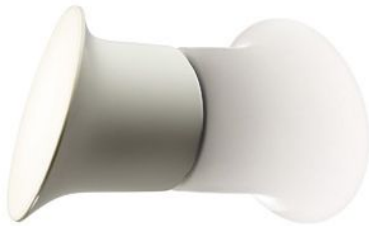

Luceplan

Ecran In&Out

Technical details

Country of Manufacture	 Italy
Manufacturer	Luceplan
Designer	Inga Sempé
Year of design	2011
protection	IP65
Scope of delivery	LED
Depth in cm	15
Diameter in cm	19
material	polycarbonate
Wattage	8 W
LED	inclusive
Colour Rendering Index	80
Luminous flux in lm	186
Color temperature in Kelvin	3,000 warm white
light distribution	room light
Dimensions	Ø 19 cm

Description

The Luceplan Ecran In&Out is a wall lamp that is suitable for indoor as well as outdoor use. With protection class IP65, it is dust-proof and protected against water jets. The white body is made out of aluminum, the shade made out of white glass. The LED lamp creates glare-free room light cause of the slightly elliptical shape. Inga Sempé created the light in the year 2011.