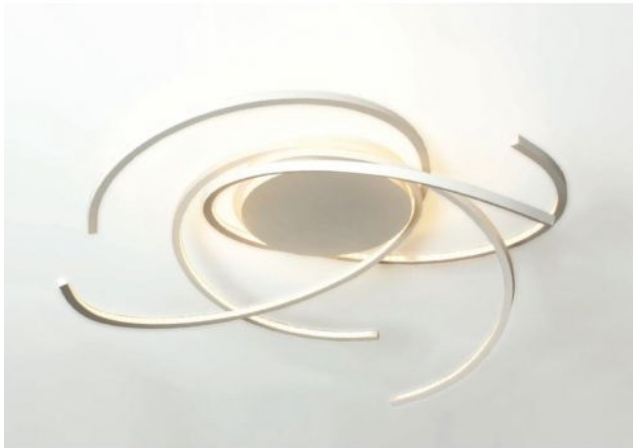

Escale

Space 100 cm

Oberfläche

- aluminum
- black
- gold
- white

Technical details

Country of Manufacture	 Germany
Manufacturer	Escale
Designer	Mosru Mohiuddin
Year of design	2013
protection	IP20
Scope of delivery	LED
Diameter in cm	100
material	aluminum
dimming	dimmable with a trailing edge dimmer and with a leading edge dimmer
Wattage	36 W
LED	inclusive
Colour Rendering Index	90
Color temperature in Kelvin	2,700 extra warm white
bulb exchange	at the manufacturer / at the factory
Total luminous flux in lm	5,000
Dimensions	H 24 cm Ø 100 cm

Description

The Escale Space 100 is the largest ceiling light in this series. It has a diameter of 100 cm at a height of 24 cm. An LED with a colour temperature of 2700 Kelvin extra warm white serves as a light source.

The Space 100 ceiling light is offered in the surfaces aluminum smoothed, gold leaf, white and black. The lamp was designed by Mosru Mohiuddin in 2013.

This ceiling lamp can be dimmed on site with a trailing edge and / or leading edge phase dimmer. A Casambi module and a ZigBee module are offered as accessories. With the Casambi module, the ceiling light can be regulated with the Casambi App by smartphone or tablet via Bluetooth. The ZigBee module enables control of the light via voice control.