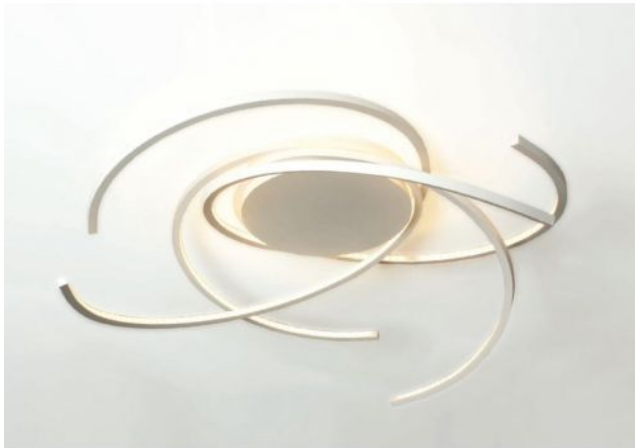

Escale

Space 100 cm

Oberfläche

- aluminum
- black
- gold
- white

Technical details

Country of Manufacture	 Germany
Manufacturer	Escale
Designer	Mosru Mohiuddin
Year of design	2013
protection	IP20
Scope of delivery	LED
Diameter in cm	100
material	aluminum
dimming	dimmable with a trailing edge dimmer and with a leading edge dimmer
Wattage	36 W
LED	inclusive
Colour Rendering Index	90
Color temperature in Kelvin	2,700 extra warm white
bulb exchange	at the manufacturer / at the factory
Total luminous flux in lm	5,000
Dimensions	H 24 cm Ø 100 cm

Description

The Escale Space 100 is the largest ceiling light in this series. It has a diameter of 100 cm at a height of 24 cm. An LED with a colour temperature of 2700 Kelvin extra warm white serves as a light source.

The Space 100 ceiling light is offered in the surfaces aluminum smoothed, gold leaf, white and black. The lamp was designed by Mosru Mohiuddin in 2013.

This ceiling lamp can be dimmed on site with a trailing edge and / or leading edge phase dimmer. A Casambi module and a ZigBee module are offered as accessories. With the Casambi module, the ceiling light can be regulated with the Casambi App by smartphone or tablet via Bluetooth. The ZigBee module enables control of the light via voice control.