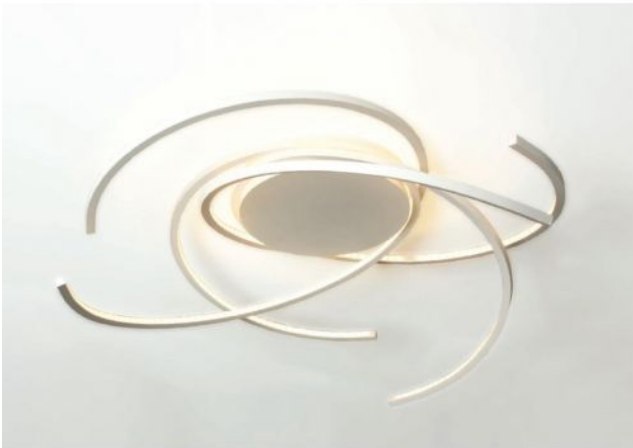

Escale

Space 100 cm

Oberfläche

- aluminum
- black
- gold
- white

Technical details

Country of Manufacture	 Germany
Manufacturer	Escale
Designer	Mosru Mohiuddin
Year of design	2013
protection	IP20
Scope of delivery	LED
Diameter in cm	100
material	aluminum
dimming	dimmable with a trailing edge dimmer and with a leading edge dimmer
Wattage	36 W
LED	inclusive
Colour Rendering Index	90
Color temperature in Kelvin	2,700 extra warm white
bulb exchange	at the manufacturer / at the factory
Total luminous flux in lm	5,000
Dimensions	H 24 cm Ø 100 cm

Description

The Escale Space 100 is the largest ceiling light in this series. It has a diameter of 100 cm at a height of 24 cm. An LED with a colour temperature of 2700 Kelvin extra warm white serves as a light source.

The Space 100 ceiling light is offered in the surfaces aluminum smoothed, gold leaf, white and black. The lamp was designed by Mosru Mohiuddin in 2013.

This ceiling lamp can be dimmed on site with a trailing edge and / or leading edge phase dimmer. A Casambi module and a ZigBee module are offered as accessories. With the Casambi module, the ceiling light can be regulated with the Casambi App by smartphone or tablet via Bluetooth. The ZigBee module enables control of the light via voice control.