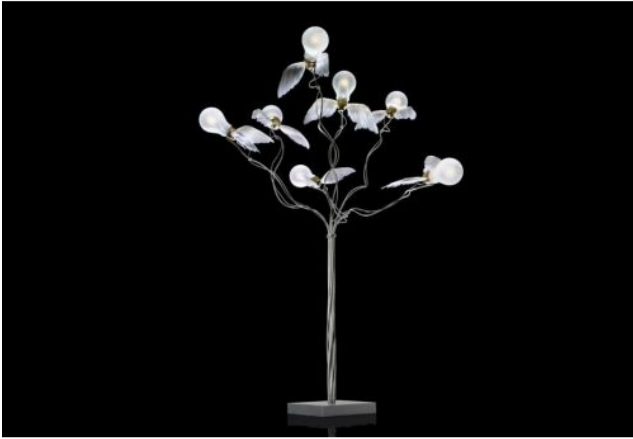

## Birdies Busch LED

### Technical details

<b>Country of Manufacture</b>	 Germany
<b>Manufacturer</b>	Ingo Maurer
<b>Designer</b>	Ingo Maurer
<b>Year of design</b>	2017
<b>protection</b>	IP20
<b>Scope of delivery</b>	LED
<b>Diameter in cm</b>	50
<b>material</b>	Goose-feather wings, metal
<b>cable color</b>	transparent
<b>cable length</b>	200 cm
<b>dimming</b>	on site dimmable with a trailing edge dimmer
<b>socket/light fixture</b>	E27
<b>switchability</b>	on the lead
<b>LED</b>	inclusive
<b>Colour Rendering Index</b>	>90
<b>Color temperature in Kelvin</b>	2,700 extra warm white
<b>lamp stand dimensions</b>	length 18, width 18 cm
<b>bulb exchange</b>	on site itself
<b>system performance</b>	7 x 1.5 Watt
<b>Total luminous flux in lm</b>	910
<b>Dimensions</b>	H 95 cm   Ø 50 cm

### Description

The Ingo Maurer Birdie's Busch LED table lamp can be individually designed by bending its light arms. Each of the seven light arms can be bent differently. At the end of each arm, a wing pair of goose feathers and an LED special lamp are integrated. These LED special lamps are specially manufactured by Ingo Maurer and have a classic incandescent shape. On the 200 cm long cable, an on / off switch is integrated. The table lamp can be dimmed on site.