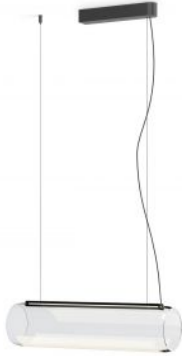

Vibia

Guise 2275

Technical details

Country of Manufacture	 Spain
Manufacturer	Vibia
Designer	Stefan Diez
Year of design	2018
protection	IP20
Scope of delivery	LED
Diameter in cm	16
material	aluminum, Borosilicate glass
height adjustment	height determinable
dimming	sensor dimmer
Wattage	20 W
LED	inclusive
Colour Rendering Index	>90
Luminous flux in lm	1,404
Color temperature in Kelvin	3,000 warm white
canopy dimensions	Length 30 cm, width 5 cm
total height	200 cm
Dimensions	L 63 cm Ø 16 cm

Description

Vibia presents with the Guise 2275 a pendant lamp where the light source is invisible, emanating directly from the material. The Vibia Guise 2275 can be dimmed and regulated via an optical sensor integrated into the lamp. On request, this pendant light is also available with a special cable length. The lamp is on request also offered as a DALI dimmable version.