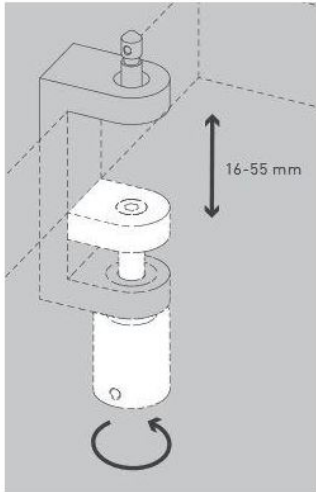

## Job table clamp

### Technical details

<b>Country of Manufacture</b>	 Germany
<b>Manufacturer</b>	Serien Lighting
<b>Dimensions</b>	H 2 cm

### Description

The Serien Lighting Job table clamp is an accessory for the desk lamp Job. This table clamp can be used to convert a table lamp with a base or furniture adapter into a clamp lamp. The clamp is also suitable as a spare part for a clamp light. It can be used for tables between 1.6 cm and 5.5 cm thickness.