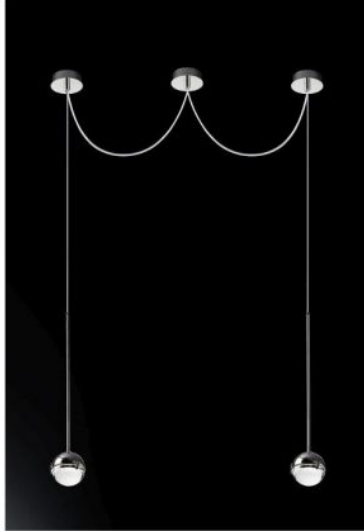

### Oberfläche

- chrome
- black

### Technical details

<b>Country of Manufacture</b>	 Italy
<b>Manufacturer</b>	Cini & Nils
<b>Designer</b>	Luta Bettonica
<b>Designer 2</b>	Mario Melocchi
<b>Year of design</b>	2005
<b>protection</b>	IP20
<b>Scope of delivery</b>	LED
<b>Diameter in cm</b>	11
<b>material</b>	aluminum, brass, glass, steel
<b>cable length</b>	385 cm
<b>height adjustment</b>	height determinable
<b>dimming</b>	on site dimmable with a trailing edge dimmer
<b>LED</b>	inclusive
<b>Colour Rendering Index</b>	92
<b>Color temperature in Kelvin</b>	2,800 warm white
<b>canopy dimensions</b>	14 cm
<b>system performance</b>	2 x 13 Watt
<b>Total luminous flux in lm</b>	2,600
<b>Dimensions</b>	H 65 cm   Ø 11 cm

### Description

The Cini & Nils Convivio pendant lamp 2-lights LED emits its light directly downwards, whereby the light is bundled by transparent glass lenses. This creates a distinctive, clear illumination. The 2-lights pendant lamp has a decentralised canopy, so that the lamp can be installed independently of the power supply. In addition, it is also possible to choose any distance between the two pendulums during installation.