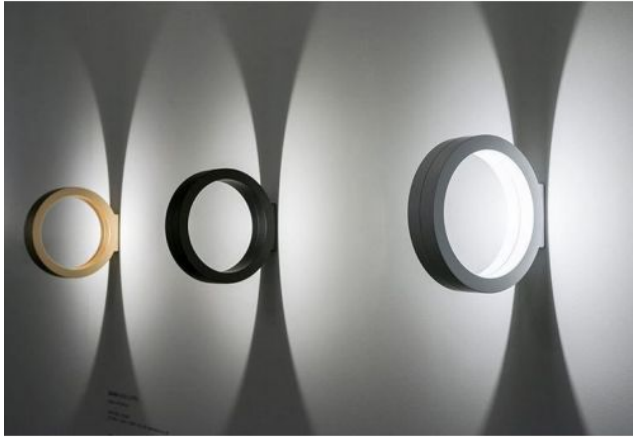

Cini & Nils

Assolo wall and ceiling lamp

Oberfläche

- black
- gold
- white

Dimmbarkeit

- on site dimmable with a trailing edge dimmer
- not dimmable

Technical details

Country of Manufacture	 Italy
Manufacturer	Cini & Nils
Designer	Luta Bettonica
Year of design	2013
protection	IP20
Scope of delivery	LED
Depth in cm	20
Diameter in cm	20
material	aluminum
Wattage	16 W
LED	inclusive
Colour Rendering Index	80
Luminous flux in lm	1,300
Color temperature in Kelvin	2,800 warm white
Dimensions	B 5 cm Ø 20 cm

Description

The Cini & Nils Assolo wall and ceiling lamp can be mounted vertically, horizontally or in a row. Its ring has a diameter of 20 cm. The light is emitted by an integrated LED on the inside and reflected from there, thus indirectly illuminating both the lamp itself and the surroundings. This creates a play of light and shadow on the wall or ceiling. The lamp is available in white, black and gold matt. The Assolo wall and ceiling lamp is offered in two versions: non-dimmable and dimmable on site with a trailing edge phase dimmer. The on site dimmable version can also be dimmed with an optionally available Casambi module using a smartphone/tablet via Bluetooth. An LED with a colour temperature of 2,800 Kelvin warm white is included as a light source. On request, this lamp is also available with a round wall plate with a diameter of 9.2 cm, which can be used to cover flush boxes.