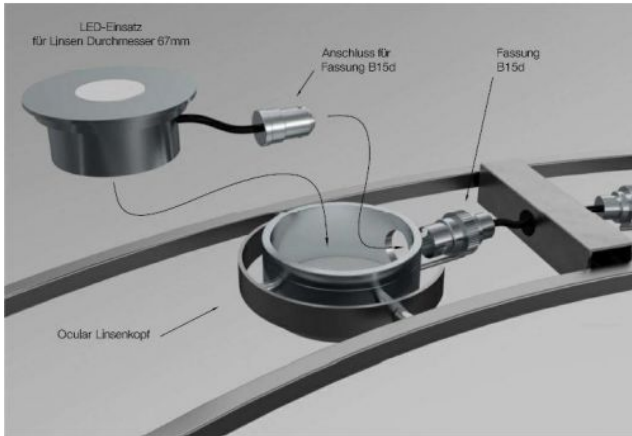

Licht im Raum

LED conversion for Ocular

Linsendurchmesser

- 100 mm
- 67 mm

Technical details

Country of Manufacture	 Germany
Manufacturer	Licht im Raum
Designer	Licht im Raum
protection	IP40
Scope of delivery	LED
dimming	on site dimmable with a trailing edge dimmer
LED	inclusive
light distribution	directly and indirectly

Description

The LED conversion for Ocular Classic with B15 socket is an LED insert. The insert is available for the lens diameters 67 mm and 100 mm. A connection for a B15 socket is integrated. The LED inserts have one upright and one downlight. They are dimmable on site with a trailing edge phase dimmer.