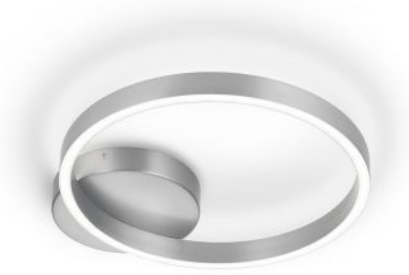

Knapstein

ANEL-40

Version

- nickel
- black

Technical details

Country of Manufacture	 Germany
Manufacturer	Knapstein
Designer	Knapstein
Year of design	2019
protection	IP20
Scope of delivery	LED
material	metal
dimming	dimmable with a trailing edge dimmer and with a leading edge dimmer
Wattage	44 W
LED	inclusive
Colour Rendering Index	>90
Luminous flux in lm	5,049
Color temperature in Kelvin	2,700 extra warm white
bulb exchange	at the manufacturer / at the factory
Dimensions	H 7 cm B 47 cm

Description

The Knapstein ANEL-40 ceiling light emits part of the light upwards, creating a lighting effect on the ceiling. Part of the light is also emitted directly downwards. The ring of the lamp has a diameter of 40 cm and a height of 3.4 cm. Overall, the ceiling light is 46.5 cm wide and 7.2 cm high. The lamp is offered in the surfaces matt nickel and black. The integrated LED has a colour temperature of 2,700 Kelvin extra warm white and can be dimmed on site with a leading or trailing edge phase dimmer.