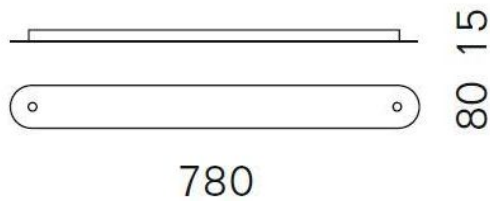

Serien Lighting

Canopy profile 2

Oberfläche

- brushed aluminum
- Aluminum polished
- black
- white

Technical details

Country of Manufacture	 Germany
Manufacturer	Serien Lighting
Designer	Serien Lighting
material	aluminum
Dimensions	H 2 cm B 8 cm L 78 cm

Description

The Serien Lighting canopy profile 2 is used to connect two pendant lamps and plug them into a single power supply. In this way, two single pendant lights can be installed together. Only a single ceiling outlet with power supply is required. The canopy profile 2 is available in the following finishes: brushed aluminum, polished aluminum, black or white painted. It is 78 cm long and 8 cm wide. Its height is 1.5 cm.