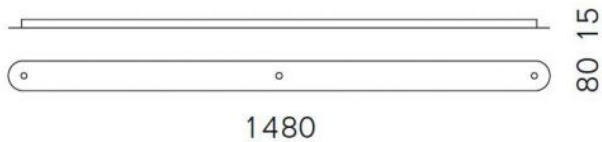

Serien Lighting

Canopy profile 3

Oberfläche

- brushed aluminum
- Aluminum polished
- black
- white

Technical details

Country of Manufacture	 Germany
Manufacturer	Serien Lighting
Designer	Serien Lighting
material	aluminum
Dimensions	H 2 cm B 8 cm L 148 cm

Description

With the Serien Lighting canopy profile 3, three pendant lamps can be connected together and mounted on a single power supply. This makes it possible to install two single pendant lamps together. Only a single power connection is required. The canopy profile 3 is available in brushed aluminum, polished aluminum, black or white painted finishes. This accessory has a length of 148 cm and a width of 8 cm. The height is 1.5 cm.

The accessories are suitable for the following Serien Lighting lamps: Cavity Suspension L, Curling Suspension Rope / Tube S, M and L, Draft Suspension Rope / Tube S and M, Drum Suspension Rope / Tube S and M as well as Reef Suspension 1. In addition to these accessories, the canopy profile 2 is also offered, with which two pendant lamps can be connected together and mounted on a single power supply.