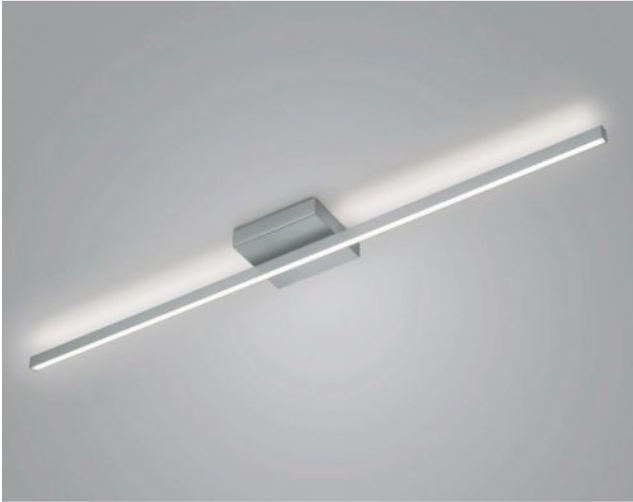

Knapstein

NURI-1

Oberfläche

- nickel
- black

Technical details

Country of Manufacture	 Germany
Manufacturer	Knapstein
Designer	Knapstein
Year of design	2022
protection	IP20
Scope of delivery	LED
material	metal
dimming	dimmable with a trailing edge dimmer and with a leading edge dimmer
Wattage	44 W
LED	inclusive
Colour Rendering Index	>90
Luminous flux in lm	5,089
Color temperature in Kelvin	2,700 extra warm white
bulb exchange	at the manufacturer / at the factory
Dimensions	H 7 cm B 19 cm L 132 cm

Description

The Knapstein NURI-1 is a rod-shaped ceiling light. The lamp distributes its light upwards and downwards at the same time. This creates light effects on the ceiling. The NURI-1 is 132 cm long and 7 cm high. The ceiling light is offered in the surfaces matt nickel and black. It is operated with a powerful, dimmable LED that has a colour temperature of 2,700 Kelvin extra warm white.