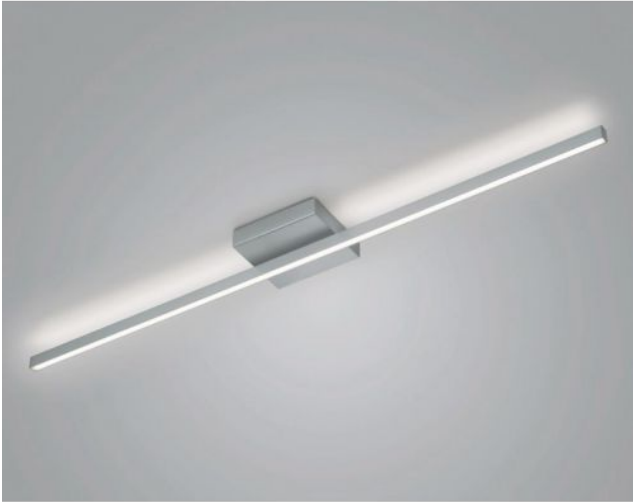

Knapstein

NURI-1

Oberfläche

- nickel
- black

Technical details

Country of Manufacture	Germany
Manufacturer	Knapstein
Designer	Knapstein
Year of design	2022
protection	IP20
Scope of delivery	LED
material	metal
dimming	dimmable with a trailing edge dimmer and with a leading edge dimmer
Wattage	44 W
LED	inclusive
Colour Rendering Index	>90
Luminous flux in lm	5,089
Color temperature in Kelvin	2,700 extra warm white
bulb exchange	at the manufacturer / at the factory
Dimensions	H 7 cm | B 19 cm | L 132 cm

Description

The Knapstein NURI-1 is a rod-shaped ceiling light. The lamp distributes its light upwards and downwards at the same time. This creates light effects on the ceiling. The NURI-1 is 132 cm long and 7 cm high. The ceiling light is offered in the surfaces matt nickel and black. It is operated with a powerful, dimmable LED that has a colour temperature of 2,700 Kelvin extra warm white.