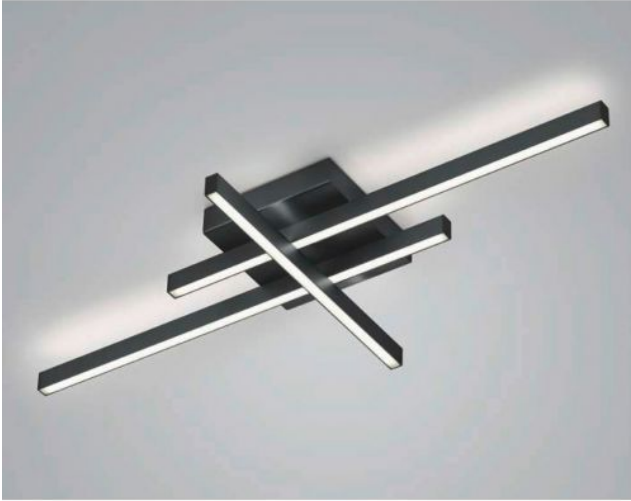

Knapstein

FELI

Oberfläche

- nickel
- black

Technical details

Country of Manufacture	 Germany
Manufacturer	Knapstein
Designer	Knapstein
Year of design	2022
protection	IP20
Scope of delivery	LED
material	metal
dimming	dimmable with a trailing edge dimmer and with a leading edge dimmer
Wattage	51 W
LED	inclusive
Colour Rendering Index	>90
Luminous flux in lm	5,812
Color temperature in Kelvin	2,700 extra warm white
bulb exchange	at the manufacturer / at the factory
Dimensions	H 7 cm B 42 cm L 90 cm

Description

The Knapstein FELI ceiling light consists of two horizontal rods and one vertically arranged rod. The ceiling lamp emits its light both upwards and downwards. The light emitted upwards also creates a uniform lighting effect on the ceiling. The FELI has a total length of 90 cm and a width of 42 cm. Knapstein offers the ceiling light in the surfaces matt nickel and black. The lamp is operated with a powerful, dimmable LED. The LED has a colour temperature of 2,700 Kelvin extra warm white.