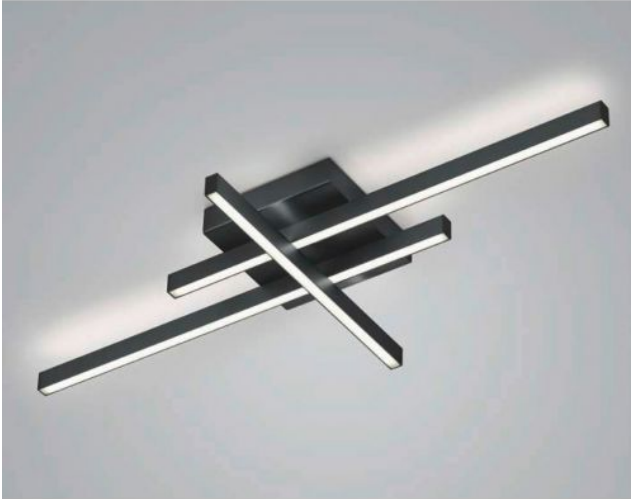

Knapstein

FELI

Oberfläche

- nickel
- black

Technical details

Country of Manufacture	Germany
Manufacturer	Knapstein
Designer	Knapstein
Year of design	2022
protection	IP20
Scope of delivery	LED
material	metal
dimming	dimmable with a trailing edge dimmer and with a leading edge dimmer
Wattage	51 W
LED	inclusive
Colour Rendering Index	>90
Luminous flux in lm	5,812
Color temperature in Kelvin	2,700 extra warm white
bulb exchange	at the manufacturer / at the factory
Dimensions	H 7 cm | B 42 cm | L 90 cm

Description

The Knapstein FELI ceiling light consists of two horizontal rods and one vertically arranged rod. The ceiling lamp emits its light both upwards and downwards. The light emitted upwards also creates a uniform lighting effect on the ceiling. The FELI has a total length of 90 cm and a width of 42 cm. Knapstein offers the ceiling light in the surfaces matt nickel and black. The lamp is operated with a powerful, dimmable LED. The LED has a colour temperature of 2,700 Kelvin extra warm white.