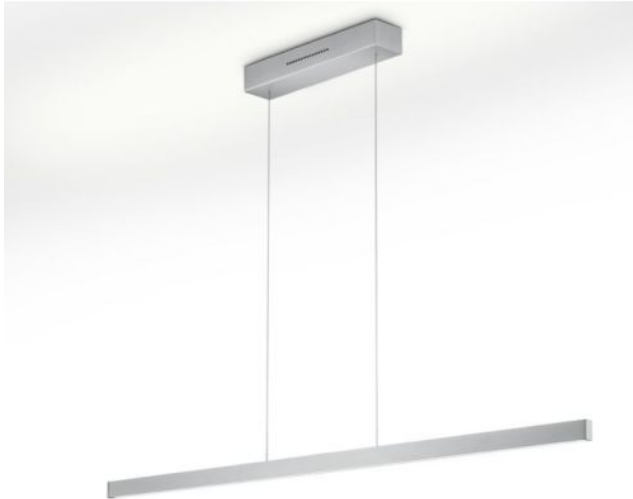

### Oberfläche

- nickel
- bronze
- black

### Technical details

<b>Country of Manufacture</b>	 Germany
<b>Manufacturer</b>	Knapstein
<b>Year of design</b>	2023
<b>material</b>	brass
<b>height adjustment</b>	height adjustable
<b>Wattage</b>	34 W
<b>LED #</b>	inclusive
<b>Colour Rendering Index</b>	>90
<b>Luminous flux in lm</b>	4004
<b>Color temperature in Kelvin</b>	2.200-3.000
<b>protection</b>	IP20
<b>Scope of delivery</b>	LED
<b>dimming</b>	gesture control
<b>total height</b>	73 - 180 cm
<b>Dimensions</b>	L 72 cm

### Description

The Knapstein LINDA-72 pendant lamp has a length of 72 cm. By pulling or lifting the lamp itself, the total height of the lamp can be adjusted between 73 cm and 180 cm. The lamp can also be suspended at an angle. The pendant lamp emits its light simultaneously upwards and downwards. The uplight and downlight can be switched and dimmed separately by gesture control. The light colour can also be adjusted separately for the uplight and downlight to a warmer tone (from a colour temperature of 3,000 Kelvin warm white to 2,200 Kelvin extra warm white). All dimming and light colour settings are saved via the memory function and are automatically reset when the light is next switched on.

The sensor area for gesture control is located centrally on the lamp. The lamp is switched on or off by a wiping movement of the hand in the sensor area. To change the light intensity, the hand is held longer in the sensor area. The desired light colour can then be set by holding the hand in the sensor area again for a longer time. The LINDA-72 is available in different surfaces. There are no visible screws in the ceiling canopy, because of a magnetic holder.