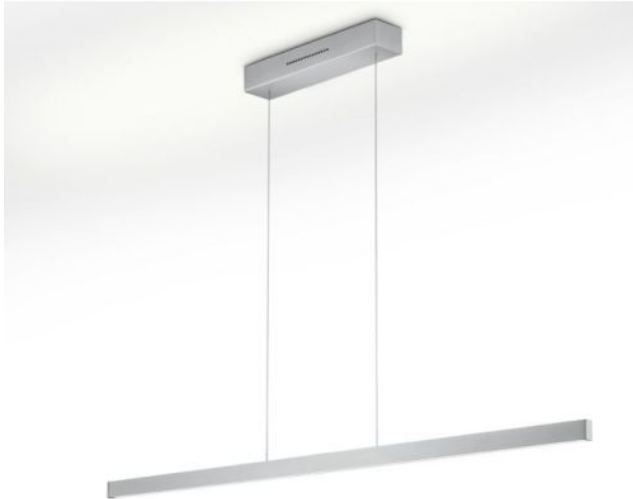

Knapstein

LINDA-72

Oberfläche

- nickel
- bronze
- black

Technical details

Country of Manufacture	 Germany
Manufacturer	Knapstein
Year of design	2023
material	brass
height adjustment	height adjustable
Wattage	34 W
LED #	inclusive
Colour Rendering Index	>90
Luminous flux in lm	4004
Color temperature in Kelvin	Dim to warm
protection	IP20
Scope of delivery	LED
dimming	gesture control
total height	73 - 180 cm
Dimensions	L 72 cm

Description

The Knapstein LINDA-72 pendant lamp has a length of 72 cm. By pulling or lifting the lamp itself, the total height of the lamp can be adjusted between 73 cm and 180 cm. The lamp can also be suspended at an angle. The pendant lamp emits its light simultaneously upwards and downwards. The uplight and downlight can be switched and dimmed separately by gesture control. The light colour can also be adjusted separately for the uplight and downlight to a warmer tone (from a colour temperature of 3,000 Kelvin warm white to 2,200 Kelvin extra warm white). All dimming and light colour settings are saved via the memory function and are automatically reset when the light is next switched on.

The sensor area for gesture control is located centrally on the lamp. The lamp is switched on or off by a wiping movement of the hand in the sensor area. To change the light intensity, the hand is held longer in the sensor area. The desired light colour can then be set by holding the hand in the sensor area again for a longer time. The LINDA-72 is available in different surfaces. There are no visible screws in the ceiling canopy, because of a magnetic holder.