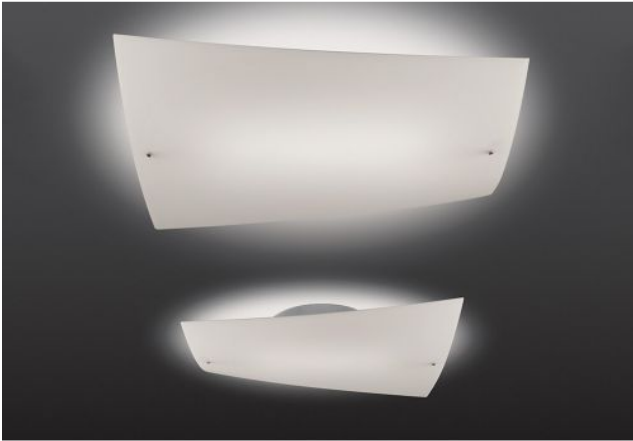

## Folio Grande Soffitto

### Technical details

<b>País de la Fabricación</b>	 Italia
<b>fabricante</b>	Foscarini
<b>diseñador</b>	Carlo Urbinati & Alessandro Vecchiato
<b>año</b>	1990
<b>protección</b>	IP20
<b>Volumen de suministro</b>	Lámpara
<b>material</b>	metal, vidrio
<b>superficie</b>	blanco
<b>Atenuación</b>	dimnable en el sitio con reguladores de control de fase
<b>base/porta lámparas</b>	R7s
<b>Alimentación (máx. Watt)</b>	120 Watt
<b>El flujo luminoso en lm</b>	2.250
<b>Temperatura de color en grados Kelvin</b>	2.950 blanco cálido
<b>distribución de la luz</b>	luz de la habitación
<b>Dimensions</b>	H 10 cm   B 38 cm   L 49 cm

### Descripción

The Foscarini Folio Grande Soffitto is a stylish ceiling light for a beautiful evenly and diffused light emission. The glass of the Folio Soffitto Grande is white but there is also a version with silkscreen printed glass available.

The glass has a wonderful slightly curved shape. It looks like a piece of paper that is bent in itself. The socket with the bulb is surrounded by a small closed housing so you can not look into the light source and hence can not be blinded.