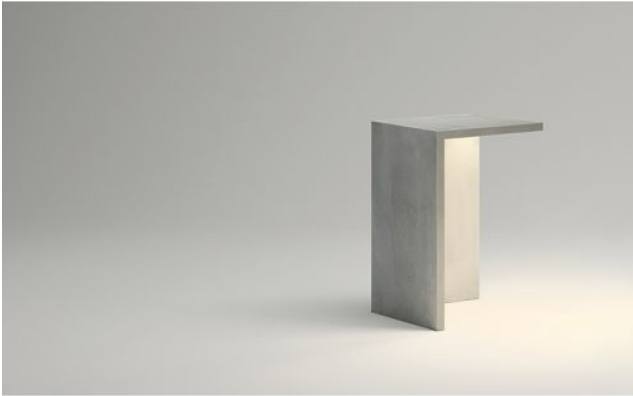

Vibia

Empty 4130

Technical details

País de la Fabricación	 España
fabricante	Vibia
diseñador	Xuclà
año	2014
protección	IP66
Volumen de suministro	LED
Profundidad en cm	45
material	hormigón, metacrilato
LED	incluyendo
Indice de reproduccion cromatica	>80
El flujo luminoso en lm	664
Temperatura de color en grados Kelvin	2.700 extra blanco cálido
El rendimiento del sistema	2 x 8,6 Watt
Dimensions	H 70 cm B 45 cm

Descripción

The Vibia Empty 4130 with a height of 70 cm is the largest lamp of this series of floor lamps. It is also suitable as a garden seating. The Empty 4130 is an outdoor light according to a design by Xuclà. This rectangular lamp is made of polymer concrete, available in grey. Two LEDs with 8.6 watts each are integrated. With protection class IP66, it is protected against water spray and also dust-proof.