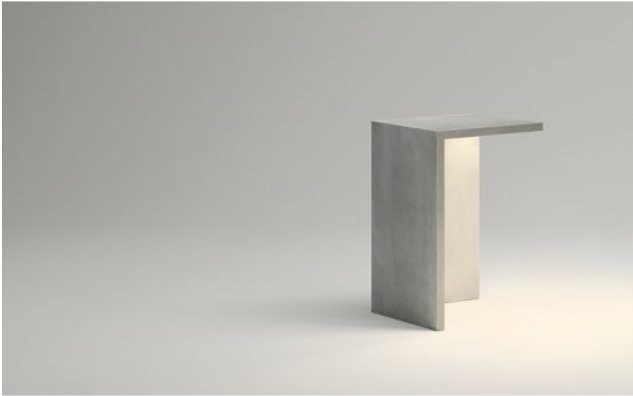

Vibia

Empty 4130

Technical details

| | |
|--|--|
| País de la Fabricación |  España |
| fabricante | Vibia |
| diseñador | Xuclà |
| año | 2014 |
| protección | IP66 |
| Volumen de suministro | LED |
| Profundidad en cm | 45 |
| material | hormigón, metacrilato |
| LED | incluyendo |
| Indice de reproduccion cromatica | >80 |
| El flujo luminoso en lm | 664 |
| Temperatura de color en grados Kelvin | 2.700 extra blanco cálido |
| El rendimiento del sistema | 2 x 8,6 Watt |
| Dimensions | H 70 cm B 45 cm |

Descripción

The Vibia Empty 4130 with a height of 70 cm is the largest lamp of this series of floor lamps. It is also suitable as a garden seating. The Empty 4130 is an outdoor light according to a design by Xuclà. This rectangular lamp is made of polymer concrete, available in grey. Two LEDs with 8.6 watts each are integrated. With protection class IP66, it is protected against water spray and also dust-proof.