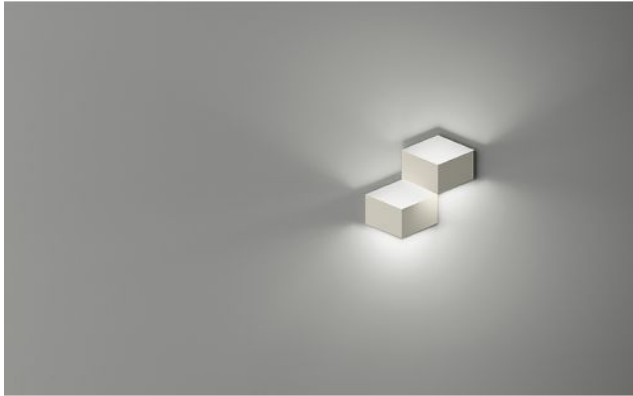

Vibia

Fold Surface 4201

Oberfläche

- marrón
- verde
- blanco

Technical details

País de la Fabricación	 España
fabricante	Vibia
diseñador	Arik Levy
protección	IP20
Volumen de suministro	LED
Profundidad en cm	5
material	aluminio, metacrilato
LED	incluyendo
Indice de reproduccion cromatica	>90
El flujo luminoso en lm	724
Temperatura de color en grados Kelvin	2.700 extra blanco cálido
El rendimiento del sistema	4 x 2,1 Watt LEDs
Dimensions	H 32 cm B 33 cm

Descripción

The Vibia Fold Surface 4201 is a geometric wall mounted light, seemingly composed of two lamps, in truth with only one single rectangular light body of two equal lighting elements. The design is by Arik Levy, the Fold Surface 4201 has an aluminum body. The lamp has an overall width of 33 cm and a total height of 31.5 cm. The colours off-white (cream-white), brown and green are available. The bulbs are four efficient 2.1 watt LEDs. Endless compositions of wall lights are possible when you combine this light with others from the series.