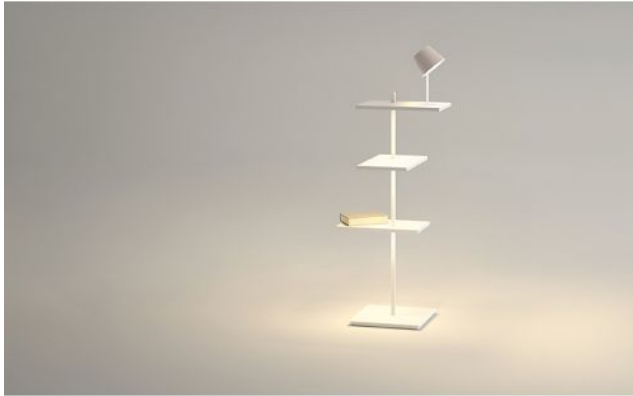

Vibia

Suite 6012

Oberfläche

- marrón
- blanco

Technical details

País de la Fabricación	 España
fabricante	Vibia
diseñador	Jordi Vilardell & Meritxell Vidal
protección	IP20
Volumen de suministro	Lámpara
material	ABS, acero, acero Inoxidable, aluminio, policarbonato
longitud del cable	250 cm
Atenuación	Luz de lectura: en la estantería de abajo
conmutabilidad	a la plataforma por debajo
LED	incluyendo
Indice de reproduccion cromatica	>90
El flujo luminoso en lm	1.275
Temperatura de color en grados Kelvin	2.700 extra blanco cálido
El rendimiento del sistema	6 x 1,63 + 1 x 4,5 Watt
Dimensions	H 112 cm B 39 cm L 46 cm

Descripción

The Vibia Suite 6012 is an interesting light object designed by Jordi Vilardell and Meritxell Vidal. The modern LED floor lamp is constructed as rack with three shelves. It convinced with diverse functionality. Six efficient LEDs and a USB charging port are included.

On the top shelf board a dimmable reading light is installed separately. This reading light with its tilting and swiveling lamp shade has another LED integrated. The reading light is kept in the colour mink matt Pantone 407c matte. The Vibia Suite 6012 is available in brown and white. At the bottom of the shelf below the USB port are the switches for switching the lamp on and off and for dimming the reading light.