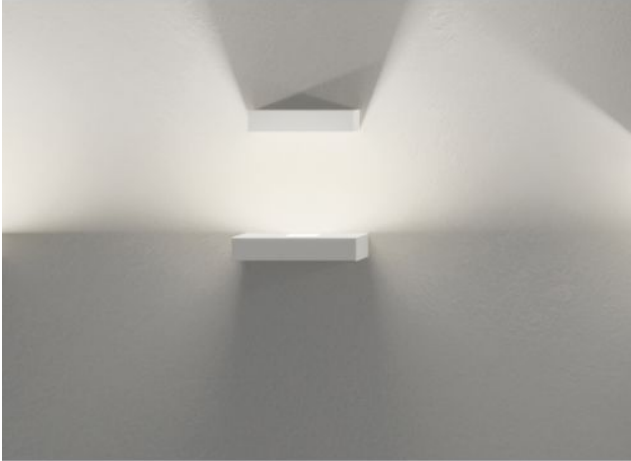

### Oberfläche

- mink mate
- blanco mate

### Technical details

<b>País de la Fabricación</b>	 España
<b>fabricante</b>	Vibia
<b>diseñador</b>	Xuclà
<b>protección</b>	IP20
<b>Volumen de suministro</b>	Lámpara
<b>Profundidad en cm</b>	10
<b>material</b>	aluminio, policarbonato, vidrio borosilicato
<b>Atenuación</b>	0-10V regulable
<b>Potencia en vatios</b>	9 W
<b>LED</b>	incluyendo
<b>Indice de reproduccion cromatica</b>	>90
<b>El flujo luminoso en lm</b>	1.269
<b>Temperatura de color en grados Kelvin</b>	2.700 extra blanco cálido
<b>Dimensions</b>	H 23 cm   B 30 cm

### Descripción

The Vibia set 7760 is a single-lamp LED wall lamp with a width of 22 cm. In the lower part of the lamp a 9 watt LED is housed, which radiates its light upwards. The top of the Set 7760 is rotated 360°. So the light of the lower part can always derive differently and there is a fascinating game of light and shadow.

The Set 7760 is designed by Xuclà and is available in white-matt and matt mink. As a single lamp the Set 7760 is useful virtually anywhere. Whether as an individual lamp or in combination with other set lights, this wall lamp is always well received. When used with other lamps Set lights, fascinating objects are creating on the wall. The LED is on site dimmable at 0-10 volts. As standard, this lamp has a colour temperature of 2,700 Kelvin extra warm white; on request, it is also available with 3,000 Kelvin warm white or 4,000 Kelvin white.