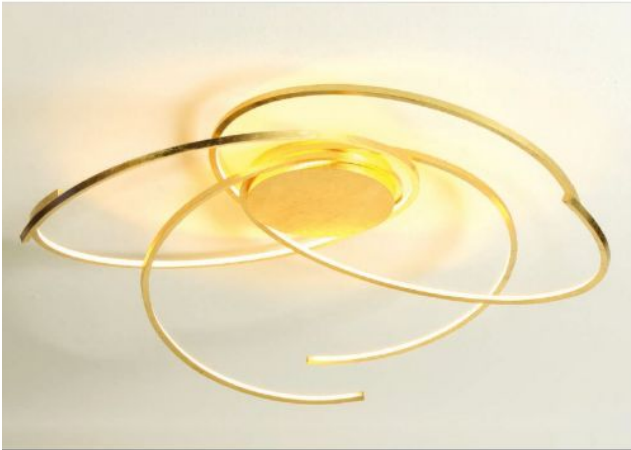

Escale

Space 80 cm

Oberfläche

- aluminio pulido
- Pan de oro
- negro
- blanco

Technical details

País de la Fabricación	 Alemania
fabricante	Escale
diseñador	Mosru Mohiuddin
año	2013
protección	IP20
Volumen de suministro	LED
Diámetro en cm	80
material	aluminio
Atenuación	dimnable con control de fase inversa y con reguladores de control de fase
Potencia en vatios	30 W
LED	incluyendo
Indice de reproduccion cromatica	90
Temperatura de color en grados Kelvin	2.700 extra blanco cálido
reemplazo de la bombilla:	en el fabricante / en la fabrica
Flujo total luminoso en lm	4.200
Dimensions	H 20 cm Ø 80 cm

Descripción

The Escale Space 80 cm is the medium-sized ceiling light of this collection. The lamp has a diameter of 80 cm and a height of 20 cm. An LED with a colour temperature of 2,700 Kelvin extra warm white is used for lighting.

The Space 80 cm is a round lamp around which several struts spiral. These surfaces are offered: gold leaf, white, black or smoothed aluminum. Mosru Mohiuddin designed the lamp in the year 2013.

The ceiling lamp is dimmable on site with a trailing edge and / or leading edge phase dimmer. A Casambi module and a ZigBee module are on offer as accessories. With the Casambi module, the ceiling light can be regulated using the Casambi App by Smartphone or Tablet via Bluetooth. The ZigBee module enables the light to be operated via voice control.