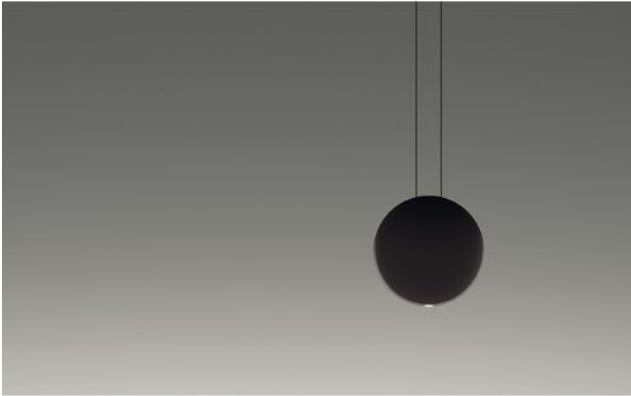

Vibia

Cosmos 2501

Dimmbarkeit

- DALI regulable
- con módulo Casambi
- no regulable

Oberfläche

- marrón
- gris
- verde

Technical details

País de la Fabricación	 España
fabricante	Vibia
diseñador	Lievore Altherr Molina
protección	IP20
Volumen de suministro	LED
Diámetro en cm	27
material	ABS, acero, policarbonato
ajuste de altura	altura determinada
Potencia en vatios	4,5 W
LED	incluyendo
Indice de reproduccion cromatica	>80
El flujo luminoso en lm	485
Temperatura de color en grados Kelvin	2.700 extra blanco cálido
Dimensiones del dosel	19 cm
altura total	200 cm
Dimensions	B 4 cm Ø 27 cm

Descripción

The Vibia Cosmos 2501 is a single-light pendant lamp by the design team Lievore, Altherr and Molina. The Cosmos 2501 measures 27 cm in diameter and has a width of 4 cm. During installation, the pendant lamp can be individually suspended.

The Cosmos 2501 has a disc-shaped lamp shade made of polycarbonate. The pendant lamp is offered by Vibia in green, light grey or dark brown. A modern 4.5 Watt LED with a colour temperature of 2,700 Kelvin extra warm white is included. Three versions are offered: non-dimmable, DALI dimmable or with a Casambi module. The lamp with an integrated Casambi module can be dimmed with the Casambi app by smartphone / tablet via Bluetooth. It can be operated easily and intuitively via mobile devices with the free CASAMBI app (iOS and Android).