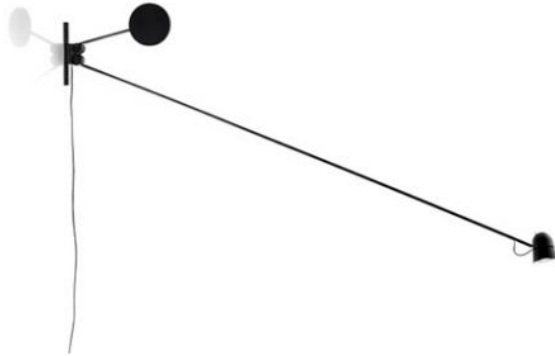

Luceplan

Counterbalance

Oberfläche

- negro
- blanco

Technical details

País de la Fabricación	 Italia
fabricante	Luceplan
diseñador	Daniel Rybakken
año	2012
color	negro
protección	IP20
Volumen de suministro	LED
materias	acero, aluminio
Atenuación	en la cabeza de la lámpara
Potencia en vatios	16 W
LED	incluyendo
Indice de reproducción cromática	90
El flujo luminoso en lm	598
Temperatura de color en grados Kelvin	2.700 extra blanco cálido
longitud del brazo	190 cm
cabeza del alumbrado masa	9 cm
Dimensions	L 192 cm

Descripción

The Luceplan Counterbalance is a black wall lamp, which can be aligned in the room at will cause of its swiveling light arm. The counterweight balances the movements of the long arm with help of gear wheels and guarantees the stability of the lamp head. The lamp head is made out of lacquered aluminum, the body is made of matt lacquered steel. Different brightness levels can be set with the dimmer on the lamp head. Daniel Rybakken designed the wall light in the year 2012. Apart from this light, also a spotlight as well as a floor lamp are on offer from this series.