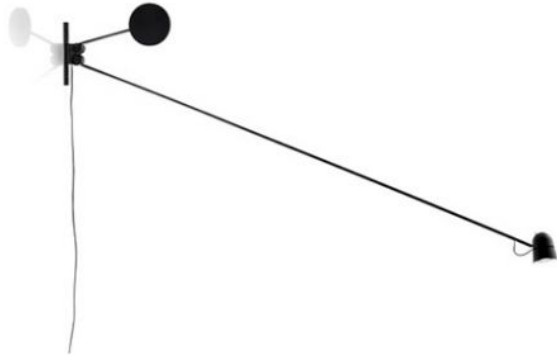

Luceplan

Counterbalance

Oberfläche

- negro
- blanco

Technical details

País de la Fabricación	 Italia
fabricante	Luceplan
diseñador	Daniel Rybakken
año	2012
color	negro
protección	IP20
Volumen de suministro	LED
materias	acero, aluminio
Atenuación	en la cabeza de la lámpara
Potencia en vatios	16 W
LED	incluyendo
Índice de reproducción cromática	90
El flujo luminoso en lm	598
Temperatura de color en grados Kelvin	2.700 extra blanco cálido
longitud del brazo	190 cm
cabeza del alumbrado masa	9 cm
Dimensions	L 192 cm

Descripción

The Luceplan Counterbalance is a black wall lamp, which can be aligned in the room at will cause of its swiveling light arm. The counterweight balances the movements of the long arm with help of gear wheels and guarantees the stability of the lamp head. The lamp head is made out of lacquered aluminum, the body is made of matt lacquered steel. Different brightness levels can be set with the dimmer on the lamp head. Daniel Rybakken designed the wall light in the year 2012. Apart from this light, also a spotlight as well as a floor lamp are on offer from this series.