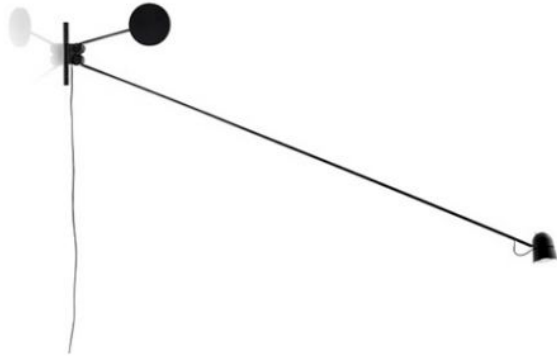

Luceplan

Counterbalance

Oberfläche

- negro
- blanco

Technical details

País de la Fabricación	 Italia
fabricante	Luceplan
diseñador	Daniel Rybakken
año	2012
color	negro
protección	IP20
Volumen de suministro	LED
material	acero, aluminio
Atenuación	en la cabeza de la lámpara
Potencia en vatios	16 W
LED	incluyendo
Indice de reproduccion cromatica	90
El flujo luminoso en lm	598
Temperatura de color en grados Kelvin	2.700 extra blanco cálido
longitud del brazo	190 cm
cabeza del alumbrado masa	9 cm
Dimensions	L 192 cm

Descripción

The Luceplan Counterbalance is a black wall lamp, which can be aligned in the room at will cause of its swiveling light arm. The counterweight balances the movements of the long arm with help of gear wheels and guarantees the stability of the lamp head. The lamp head is made out of lacquered aluminum, the body is made of matt lacquered steel. Different brightness levels can be set with the dimmer on the lamp head. Daniel Rybakken designed the wall light in the year 2012. Apart from this light, also a spotlight as well as a floor lamp are on offer from this series.