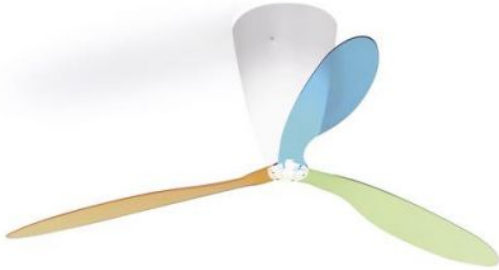

Luceplan

Blow

Oberfläche

- Multicolor (azul, verde, naranja)
- transparente
- transparente con serigrafía

Technical details

País de la Fabricación	 Italia
fabricante	Luceplan
diseñador	Ferdi Giardini
año	1997
protección	IP20
Volumen de suministro	Leuchtmittel/Bulb
Diámetro en cm	140
material	metacrilato, policarbonato
Atenuación	dimnable través de control remoto de red opcional
base/porta lámparas	E27
Alimentación (máx. Watt)	105 Watt
distribución de la luz	luz de la habitación
Dimensions	H 40 cm Ø 140 cm

Descripción

The Luceplan Blow is a lighted ceiling fan. The ceiling fan can also be regulated with an optional remote control in light intensity and speed. It can also be regulated by the customer using a push-dimming system, for which a 5-core mains supply cable is required. There are available different rotors: in transparent, colour mix (blue, orange and green) or in transparent screenprinted. A switch for reversing the movement of rotors is also installed in the ceiling lamp. The design was developed by Ferdi Giardini in 1997.