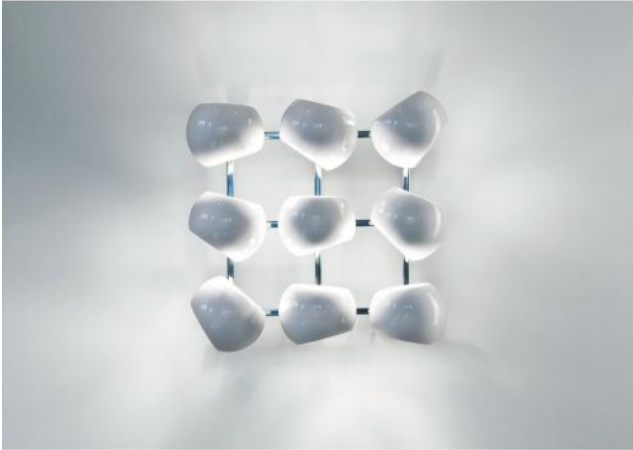

Licht im Raum

White Moons 3x3

Technical details

País de la Fabricación	 Alemania
fabricante	Licht im Raum
diseñador	Daniel Klages
año	2016
protección	IP20
Volumen de suministro	LED 230 Volt
Profundidad en cm	21
material	acero Inoxidable, porcelana
Atenuación	Regulable en el sitio
base/porta lámparas	E14
LED	incluyendo
Diamètre de l'ombre	16 cm
reemplazo de la bombilla:	en el sitio mismo
El rendimiento del sistema	9 x 4,5 Watt
Dimensions	B 54 cm L 54 cm

Descripción

The Licht im Raum White Moons 3x3 wall light is equipped with a total of nine lamp shades, which emit light in different directions. This creates a special game of light reflections. Daniel Klages created the lighting series in 2016. But the White Moon 3x3 won the Awards "Innovation Prize for Architecture and Engineering 2016" and the "Muuuz International Award (MIAW 2016)" and was nominated for the "German Design Award 2017" and the "Manufaktur product of the year 2016". In addition to this version, the wall lamp is offered in other sizes. This lamp is supplied with a polished stainless steel wall bracket. On request, the lamp is also available with a brass wall bracket.