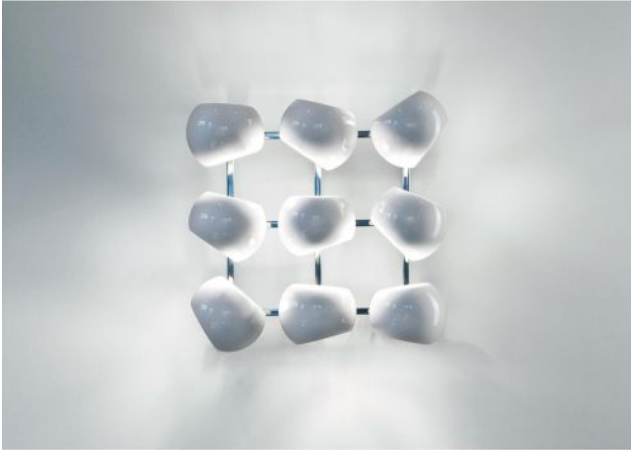

# Licht im Raum

## White Moons 3x3

### Technical details

<b>País de la Fabricación</b>	 Alemania
<b>fabricante</b>	Licht im Raum
<b>diseñador</b>	Daniel Klages
<b>año</b>	2016
<b>protección</b>	IP20
<b>Volumen de suministro</b>	LED 230 Volt
<b>Profundidad en cm</b>	21
<b>material</b>	acero Inoxidable, porcelana
<b>Atenuación</b>	Regulable en el sitio
<b>base/porta lámparas</b>	E14
<b>LED</b>	incluyendo
<b>Diamètre de l'ombre</b>	16 cm
<b>reemplazo de la bombilla:</b>	en el sitio mismo
<b>El rendimiento del sistema</b>	9 x 4,5 Watt
<b>Dimensions</b>	B 54 cm   L 54 cm

### Descripción

The Licht im Raum White Moons 3x3 wall light is equipped with a total of nine lamp shades, which emit light in different directions. This creates a special game of light reflections. Daniel Klages created the lighting series in 2016. But the White Moon 3x3 won the Awards "Innovation Prize for Architecture and Engineering 2016" and the "Muuuz International Award (MIAW 2016)" and was nominated for the "German Design Award 2017" and the "Manufaktur product of the year 2016". In addition to this version, the wall lamp is offered in other sizes. This lamp is supplied with a polished stainless steel wall bracket. On request, the lamp is also available with a brass wall bracket.