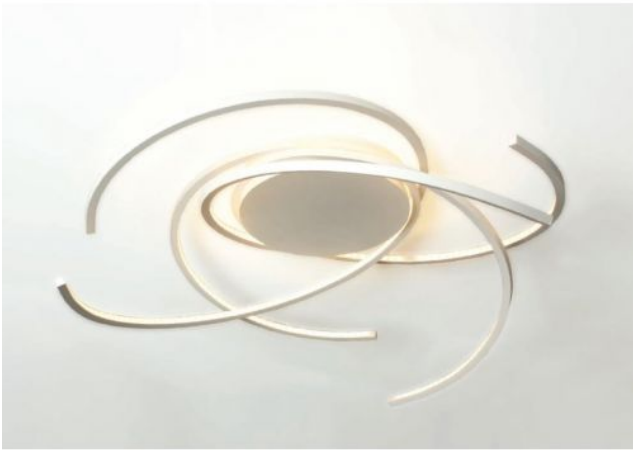

Escale

Space 100 cm

Oberfläche

- aluminio
- negro
- oro
- blanco

Technical details

País de la Fabricación	 Alemania
fabricante	Escale
diseñador	Mosru Mohiuddin
año	2013
protección	IP20
Volumen de suministro	LED
Diámetro en cm	100
material	aluminio
Atenuación	dimmable con control de fase inversa y con reguladores de control de fase
Potencia en vatios	36 W
LED	incluyendo
Indice de reproduccion cromatica	90
Temperatura de color en grados Kelvin	2.700 extra blanco cálido
reemplazo de la bombilla:	en el fabricante / en la fabrica
Flujo total luminoso en lm	5.000
Dimensions	H 24 cm Ø 100 cm

Descripción

The Escale Space 100 is the largest ceiling light in this series. It has a diameter of 100 cm at a height of 24 cm. An LED with a colour temperature of 2700 Kelvin extra warm white serves as a light source.

The Space 100 ceiling light is offered in the surfaces aluminum smoothed, gold leaf, white and black. The lamp was designed by Mosru Mohiuddin in 2013.

This ceiling lamp can be dimmed on site with a trailing edge and / or leading edge phase dimmer. A Casambi module and a ZigBee module are offered as accessories. With the Casambi module, the ceiling light can be regulated with the Casambi App by smartphone or tablet via Bluetooth. The ZigBee module enables control of the light via voice control.