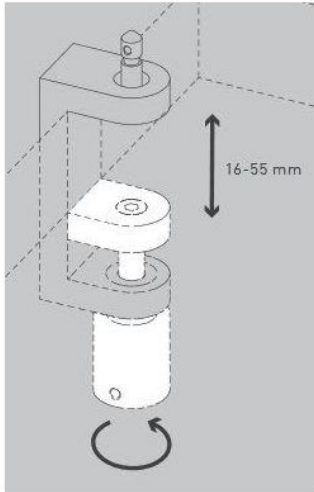

## Job table clamp

### Technical details

<b>País de la Fabricación</b>	 Alemania
<b>fabricante</b>	Serien Lighting
<b>Dimensions</b>	H 2 cm

### Descripción

The Serien Lighting Job table clamp is an accessory for the desk lamp Job. This table clamp can be used to convert a table lamp with a base or furniture adapter into a clamp lamp. The clamp is also suitable as a spare part for a clamp light. It can be used for tables between 1.6 cm and 5.5 cm thickness.