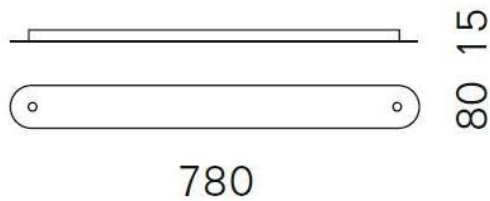

Serien Lighting

Canopy profile 2

Oberfläche

- aluminio cepillado
- Aluminio pulido
- negro
- blanco

Technical details

País de la Fabricación	 Alemania
fabricante	Serien Lighting
diseñador	Serien Lighting
material	aluminio
Dimensions	H 2 cm B 8 cm L 78 cm

Descripción

The Serien Lighting canopy profile 2 is used to connect two pendant lamps and plug them into a single power supply. In this way, two single pendant lights can be installed together. Only a single ceiling outlet with power supply is required. The canopy profile 2 is available in the following finishes: brushed aluminum, polished aluminum, black or white painted. It is 78 cm long and 8 cm wide. Its height is 1.5 cm.