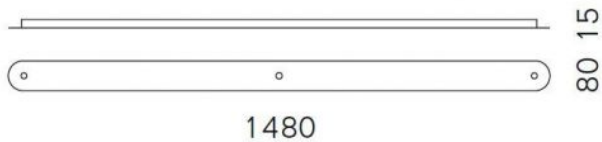

### Technical details

<b>País de la Fabricación</b>	 Alemania
<b>fabricante</b>	Serien Lighting
<b>diseñador</b>	Serien Lighting
<b>material</b>	aluminio
<b>Dimensions</b>	H 2 cm   B 8 cm   L 148 cm

### Descripción

With the Serien Lighting canopy profile 3, three pendant lamps can be connected together and mounted on a single power supply. This makes it possible to install two single pendant lamps together. Only a single power connection is required. The canopy profile 3 is available in brushed aluminum, polished aluminum, black or white painted finishes. This accessory has a length of 148 cm and a width of 8 cm. The height is 1.5 cm.