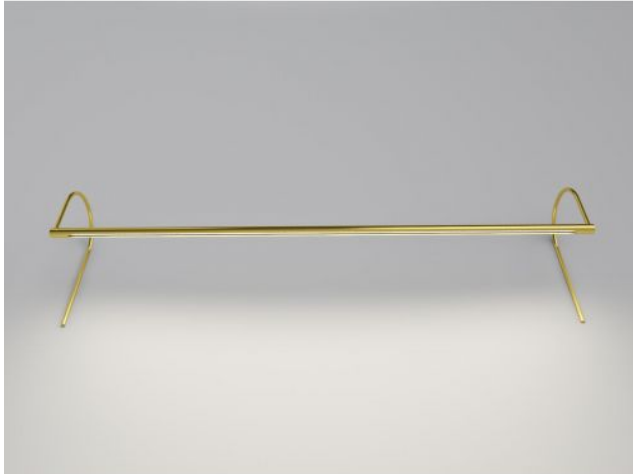

Betec

Minimus 119 cm Typ 15

Oberfläche

- cromo
- Mate oro
- Laton brillante
- Laton mate
- níquel brillante
- níquel mate
- negro
- browning
- oro brillante

Technical details

País de la Fabricación	 Alemania
fabricante	Betec
diseñador	Horst Lettenmayer
protección	IP20
Volumen de suministro	LED
Proyección en cm	15
material	latón
Potencia en vatios	38,4 W
LED	incluyendo
Indice de reproduccion cromatica	>90
El flujo luminoso en lm	3.794,6
Temperatura de color en grados Kelvin	2.700 extra blanco cálido
Dimensions	H 25 cm L 119 cm

Descripción

The Betec Minimus is a further development of the Clarus picture light. In contrast to the Clarus, its lamp head is thicker with a diameter of 1.8 cm. The Minimus was designed for the use of a Duo LED. A Duo LED consists of two LEDs in one housing and therefore has a particularly high light output. As a result, this picture light can also fulfil the side effect of brightening up a room. Its emitted light is mainly directed at the respective object, but it is reflected into the room at the same time, so that a pleasant atmosphere is created with the basic brightness.