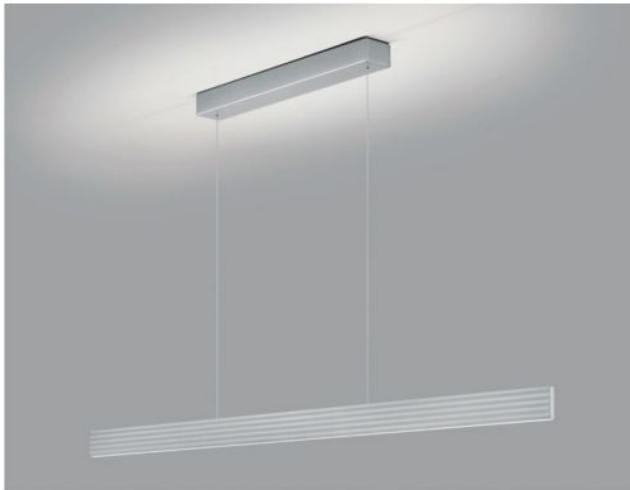

Knapstein

FARA-132

Oberfläche

- níquel
- negro
- bronce

Technical details

País de la Fabricación	 Alemania
fabricante	Knapstein
diseñador	Knapstein
año	2022
protección	IP20
Volumen de suministro	LED
materi al	metal
ajuste de altura	altura ajustable
Atenuación	control por movimientos
Potencia en vatios	62 W
LED	incluyendo
Indice de reproduccion cromatica	>90
El flujo luminoso en lm	7.440
Temperatura de color en grados Kelvin	2200 - 3000 ajustable
Dimensiones del dosel	Longitud 60 cm, altura 6 cm
reemplazo de la bombilla:	en el fabricante / en la fabrica
altura total	73 - 180 cm
Dimensions	H 6,5 cm B 1,4 cm L 132 cm

Descripción

The Knapstein FARA-132 is a pendant lamp with a length of 132 cm. The total height of the lamp can be adjusted at any time between 73 cm and 180 cm by lifting or pulling the lamp. The lamp can also be mounted at an angle. The FARA-132 pendant lamp emits its light upwards and downwards at the same time. By gesture control, the uplight and the downlight can be switched separately and dimmed continuously. In addition, the light colour for the uplight and downlight can be adjusted separately to a warmer tone via gesture control (from the colour temperature of 3,000 Kelvin warm white to 2,200 Kelvin extra warm white). All dimming and light colour settings are saved via memory function and automatically reset the next time the lamp is switched on.