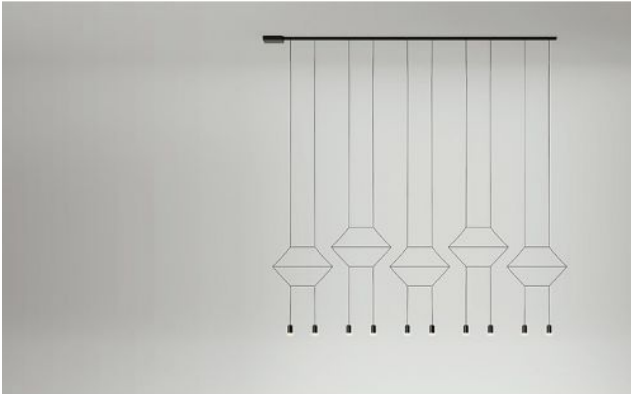

Vibia

Wireflow 0330 - 0332

Version

- 0330
- 0332

Technical details

Pays de fabrication	Espagne
fabricant	Vibia
concepteur	Arik Levy
protection	IP20
Contenu de la livraison	Ampoule
matériel	acier Inoxydable, aluminium, polycarbonate
réglage de la hauteur	non déterminable en hauteur
atténuation	1-10V dimmable
LED	y compris
La température de couleur en Kelvin	2.700 extra blanc chaud
canopée Dimensions	longueur 275 cm
Les performances du système	10 x 4,5 Watt
hauteur totale	200 cm

Description

The Vibia Wireflow 0330 - 0332 is a linear pendant light. The integrated LEDs with 4.5 watts each provide a direct, pleasant light output to the bottom. The Wireflow 0330 - 0332 can be dimmed by the customer. The lamp is available in two versions, which differ only in the way the 5 lamp elements are suspended from the canopy. With the Wireflow 0330, the outer two light elements and the middle one are suspended lower than the other two. With the Wireflow 0332, the two outer light elements hang highest, the second light element from the left and the second from the right slightly lower and the one in the middle lowest. The lowest light body is in the middle. If the pendant length of the lamp should be different, please send us an individual request. The length of the lamp cannot be shortened by the user. The pendant lamp is also available as a DALI dimmable version on request.