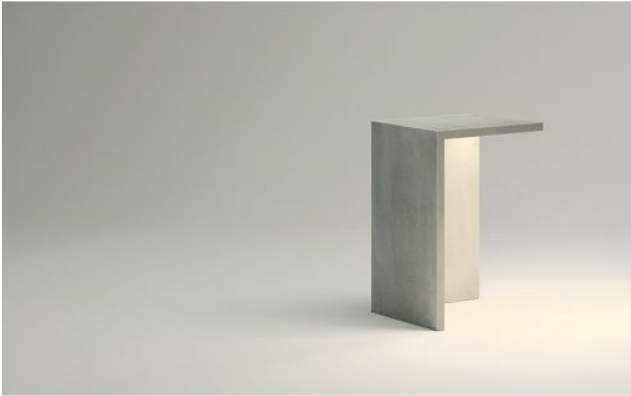

### Technical details

<b>Pays de fabrication</b>	 Espagne
<b>fabricant</b>	Vibia
<b>concepteur</b>	Xuclà
<b>année</b>	2014
<b>protection</b>	IP66
<b>Contenu de la livraison</b>	LED
<b>Profondeur en cm</b>	45
<b>matériel</b>	béton, méthacrylate
<b>LED</b>	y compris
<b>Indice de rendu des couleurs</b>	>80
<b>Flux lumineux en lm</b>	664
<b>La température de couleur en Kelvin</b>	2.700 extra blanc chaud
<b>Les performances du système</b>	2 x 8,6 Watt
<b>Dimensions</b>	H 70 cm   B 45 cm

### Description

The Vibia Empty 4130 with a height of 70 cm is the largest lamp of this series of floor lamps. It is also suitable as a garden seating. The Empty 4130 is an outdoor light according to a design by Xuclà. This rectangular lamp is made of polymer concrete, available in grey. Two LEDs with 8.6 watts each are integrated. With protection class IP66, it is protected against water spray and also dust-proof.