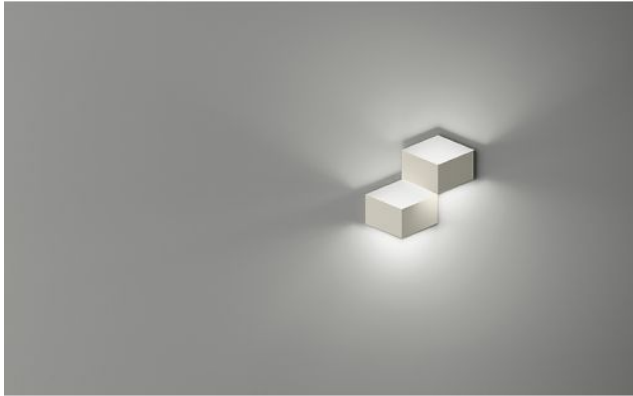

## Fold Surface 4201

### Oberfläche

- brun
- vert
- blanc

## Technical details

<b>Pays de fabrication</b>	 Espagne
<b>fabricant</b>	Vibia
<b>concepteur</b>	Arik Levy
<b>protection</b>	IP20
<b>Contenu de la livraison</b>	LED
<b>Profondeur en cm</b>	5
<b>matériel</b>	aluminium, méthacrylate
<b>LED</b>	y compris
<b>Indice de rendu des couleurs</b>	>90
<b>Flux lumineux en lm</b>	724
<b>La température de couleur en Kelvin</b>	2.700 extra blanc chaud
<b>Les performances du système</b>	4 x 2,1 Watt LEDs
<b>Dimensions</b>	H 32 cm   B 33 cm

## Description

The Vibia Fold Surface 4201 is a geometric wall mounted light, seemingly composed of two lamps, in truth with only one single rectangular light body of two equal lighting elements. The design is by Arik Levy, the Fold Surface 4201 has an aluminum body. The lamp has an overall width of 33 cm and a total height of 31.5 cm. The colours off-white (cream-white), brown and green are available. The bulbs are four efficient 2.1 watt LEDs. Endless compositions of wall lights are possible when you combine this light with others from the series.