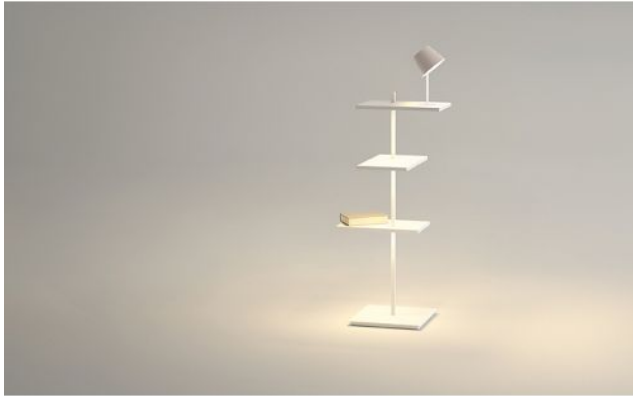

Vibia

Suite 6012

Oberfläche

- brun
- blanc

Technical details

Pays de fabrication	 Espagne
fabricant	Vibia
concepteur	Jordi Vilardell & Meritxell Vidal
protection	IP20
Contenu de la livraison	Ampoule
matériel	ABS, acier, acier Inoxydable, aluminium, polycarbonate
longueur de câble	250 cm
atténuation	Lumière de lecture : sur l'étagère du bas
Transférabilité	au-dessous de l'étagère
LED	y compris
Indice de rendu des couleurs	>90
Flux lumineux en lm	1.275
La température de couleur en Kelvin	2.700 extra blanc chaud
Les performances du système	6 x 1,63 + 1 x 4,5 Watt
Dimensions	H 112 cm B 39 cm L 46 cm

Description

The Vibia Suite 6012 is an interesting light object designed by Jordi Vilardell and Meritxell Vidal. The modern LED floor lamp is constructed as rack with three shelves. It convinced with diverse functionality. Six efficient LEDs and a USB charging port are included.

On the top shelf board a dimmable reading light is installed separately. This reading light with its tilting and swiveling lamp shade has another LED integrated. The reading light is kept in the colour mink matt Pantone 407c matte. The Vibia Suite 6012 is available in brown and white. At the bottom of the shelf below the USB port are the switches for switching the lamp on and off and for dimming the reading light.