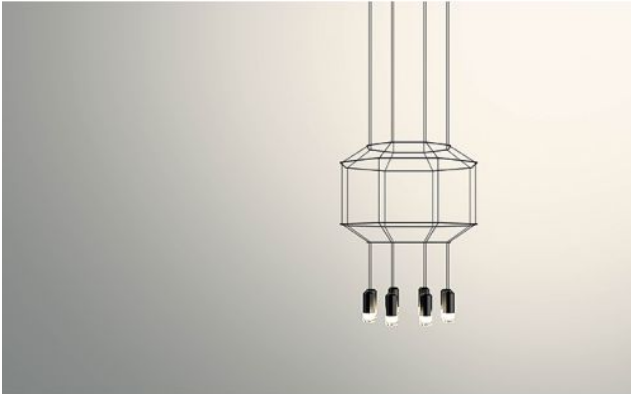

Vibia

Wireflow 0299 - 0300 - 0301 - 0302 - 0303

Version

- 0299
- 0300
- 0301
- 0302
- 0303

Technical details

Pays de fabrication	 Espagne
fabricant	Vibia
concepteur	Arik Levy
année	2014
protection	IP20
Contenu de la livraison	LED
matériel	acier, acier Inoxydable, aluminium, verre
réglage de la hauteur	hauteur déterminée
atténuation	dimnable DALI
LED	y compris
Indice de rendu des couleurs	>90
La température de couleur en Kelvin	2.700 extra blanc chaud
canopée Dimensions	43 cm
Les performances du système	8 x 4,5 Watt

Description

This Vibia Wireflow is a volumetric pendant lamp with glass diffusers designed by Arik Levy. The aesthetics of a chandelier is reinterpreted by this 3D Wireflow. The pendant lamp is stylishly modern reduced to the essentials and at the same time a strong, present form. The filigree appearance with 8 LEDs takes this type of light into a new, innovative and futuristic dimension. The Wireflow is on site dimmable and its height can be set.

It is offered in five sizes:

- Version 0303: diameter 55 cm, total length 80 - 200 cm
- Version 0302: diameter 70 cm, total length 100 - 200 cm
- Version 0301: diameter 89 cm, total length 120 - 250 cm
- Version 0300: diameter 120 cm, total length 140 - 250 cm
- Version 0299: diameter 150 cm, total length 150 - 250 cm