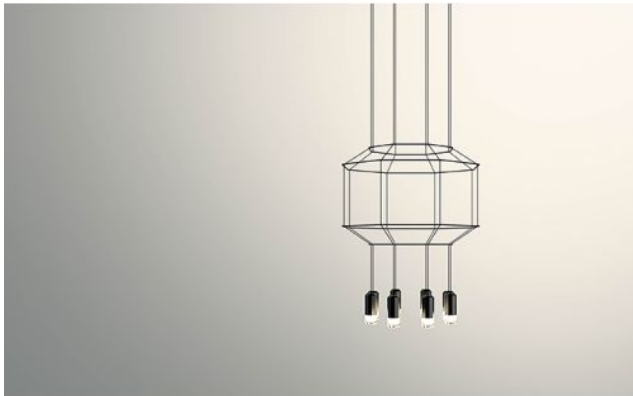

Vibia

Wireflow 0299 - 0300 - 0301 - 0302 - 0303

Version

- 0299
- 0300
- 0301
- 0302
- 0303

Technical details

Pays de fabrication	Espagne
fabricant	Vibia
concepteur	Arik Levy
année	2014
protection	IP20
Contenu de la livraison	LED
matériel	acier, acier Inoxydable, aluminium, verre
réglage de la hauteur	hauteur déterminée
atténuation	dimnable DALI
LED	y compris
Indice de rendu des couleurs	>90
La température de couleur en Kelvin	2.700 extra blanc chaud
canopée Dimensions	43 cm
Les performances du système	8 x 4,5 Watt

Description

This Vibia Wireflow is a volumetric pendant lamp with glass diffusers designed by Arik Levy. The aesthetics of a chandelier is reinterpreted by this 3D Wireflow. The pendant lamp is stylishly modern reduced to the essentials and at the same time a strong, present form. The filigree appearance with 8 LEDs takes this type of light into a new, innovative and futuristic dimension. The Wireflow is on site dimmable and its height can be set.

It is offered in five sizes:

- Version 0303: diameter 55 cm, total length 80 - 200 cm
- Version 0302: diameter 70 cm, total length 100 - 200 cm
- Version 0301: diameter 89 cm, total length 120 - 250 cm
- Version 0300: diameter 120 cm, total length 140 - 250 cm
- Version 0299: diameter 150 cm, total length 150 - 250 cm