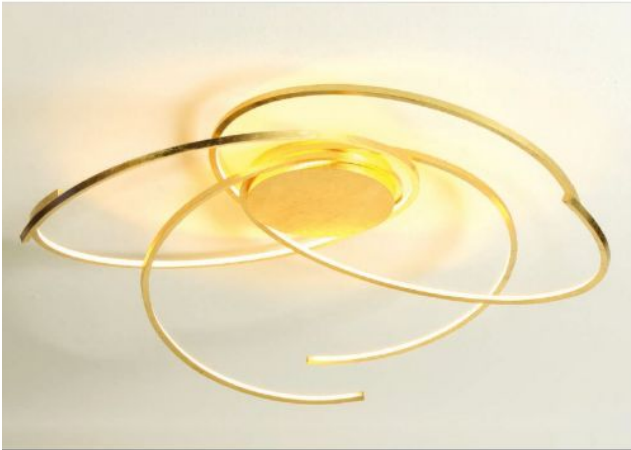

Escale

Space 80 cm

Oberfläche

- aluminium poli
- Feuille d'or
- noir
- blanc

Technical details

Pays de fabrication	 Allemagne
fabricant	Escale
concepteur	Mosru Mohiuddin
année	2013
protection	IP20
Contenu de la livraison	LED
Diamètre en cm	80
matériel	aluminium
atténuation	gradable avec variateur à coupure de phase et à commande de phase
Puissance en Watt	30 W
LED	y compris
Indice de rendu des couleurs	90
La température de couleur en Kelvin	2.700 extra blanc chaud
remplacement des ampoules :	chez le fabricant / a l'usine
Flux lumineux total en LM	4.200
Dimensions	H 20 cm Ø 80 cm

Description

The Escale Space 80 cm is the medium-sized ceiling light of this collection. The lamp has a diameter of 80 cm and a height of 20 cm. An LED with a colour temperature of 2,700 Kelvin extra warm white is used for lighting.

The Space 80 cm is a round lamp around which several struts spiral. These surfaces are offered: gold leaf, white, black or smoothed aluminum. Mosru Mohiuddin designed the lamp in the year 2013.

The ceiling lamp is dimmable on site with a trailing edge and / or leading edge phase dimmer. A Casambi module and a ZigBee module are on offer as accessories. With the Casambi module, the ceiling light can be regulated using the Casambi App by Smartphone or Tablet via Bluetooth. The ZigBee module enables the light to be operated via voice control.