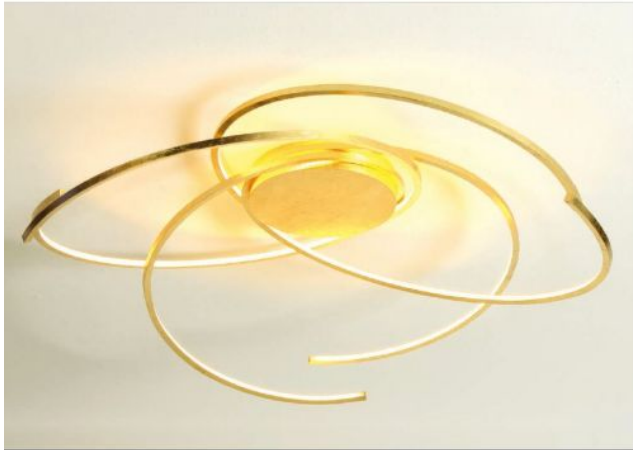

Escale

Space 80 cm

Oberfläche

- aluminium poli
- Feuille d'or
- noir
- blanc

Technical details

Pays de fabrication	 Allemagne
fabricant	Escale
concepteur	Mosru Mohiuddin
année	2013
protection	IP20
Contenu de la livraison	LED
Diamètre en cm	80
matériel	aluminium
atténuation	gradable avec variateur à coupure de phase et à commande de phase
Puissance en Watt	30 W
LED	y compris
Indice de rendu des couleurs	90
La température de couleur en Kelvin	2.700 extra blanc chaud
remplacement des ampoules :	chez le fabricant / a l'usine
Flux lumineux total en LM	4.200
Dimensions	H 20 cm Ø 80 cm

Description

The Escale Space 80 cm is the medium-sized ceiling light of this collection. The lamp has a diameter of 80 cm and a height of 20 cm. An LED with a colour temperature of 2,700 Kelvin extra warm white is used for lighting.

The Space 80 cm is a round lamp around which several struts spiral. These surfaces are offered: gold leaf, white, black or smoothed aluminum. Mosru Mohiuddin designed the lamp in the year 2013.

The ceiling lamp is dimmable on site with a trailing edge and / or leading edge phase dimmer. A Casambi module and a ZigBee module are on offer as accessories. With the Casambi module, the ceiling light can be regulated using the Casambi App by Smartphone or Tablet via Bluetooth. The ZigBee module enables the light to be operated via voice control.