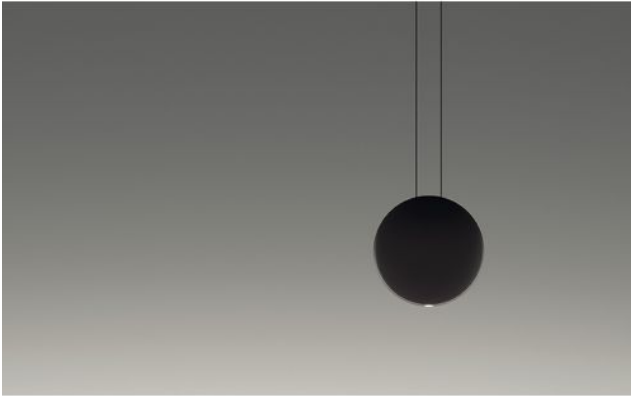

Vibia

Cosmos 2501

Dimmbarkeit

- dimmable DALI
- avec module Casambi
- pas baissable

Oberfläche

- brun
- gris
- vert

Technical details

Pays de fabrication	 Espagne
fabricant	Vibia
concepteur	Lievore Altherr Molina
protection	IP20
Contenu de la livraison	LED
Diamètre en cm	27
matériel	ABS, acier, polycarbonate
réglage de la hauteur	hauteur déterminée
Puissance en Watt	4,5 W
LED	y compris
Indice de rendu des couleurs	>80
Flux lumineux en lm	485
La température de couleur en Kelvin	2.700 extra blanc chaud
canopée Dimensions	19 cm
hauteur totale	200 cm
Dimensions	B 4 cm Ø 27 cm

Description

The Vibia Cosmos 2501 is a single-light pendant lamp by the design team Lievore, Altherr and Molina. The Cosmos 2501 measures 27 cm in diameter and has a width of 4 cm. During installation, the pendant lamp can be individually suspended.

The Cosmos 2501 has a disc-shaped lamp shade made of polycarbonate. The pendant lamp is offered by Vibia in green, light grey or dark brown. A modern 4.5 Watt LED with a colour temperature of 2,700 Kelvin extra warm white is included. Three versions are offered: non-dimmable, DALI dimmable or with a Casambi module. The lamp with an integrated Casambi module can be dimmed with the Casambi app by smartphone / tablet via Bluetooth. It can be operated easily and intuitively via mobile devices with the free CASAMBI app (iOS and Android).